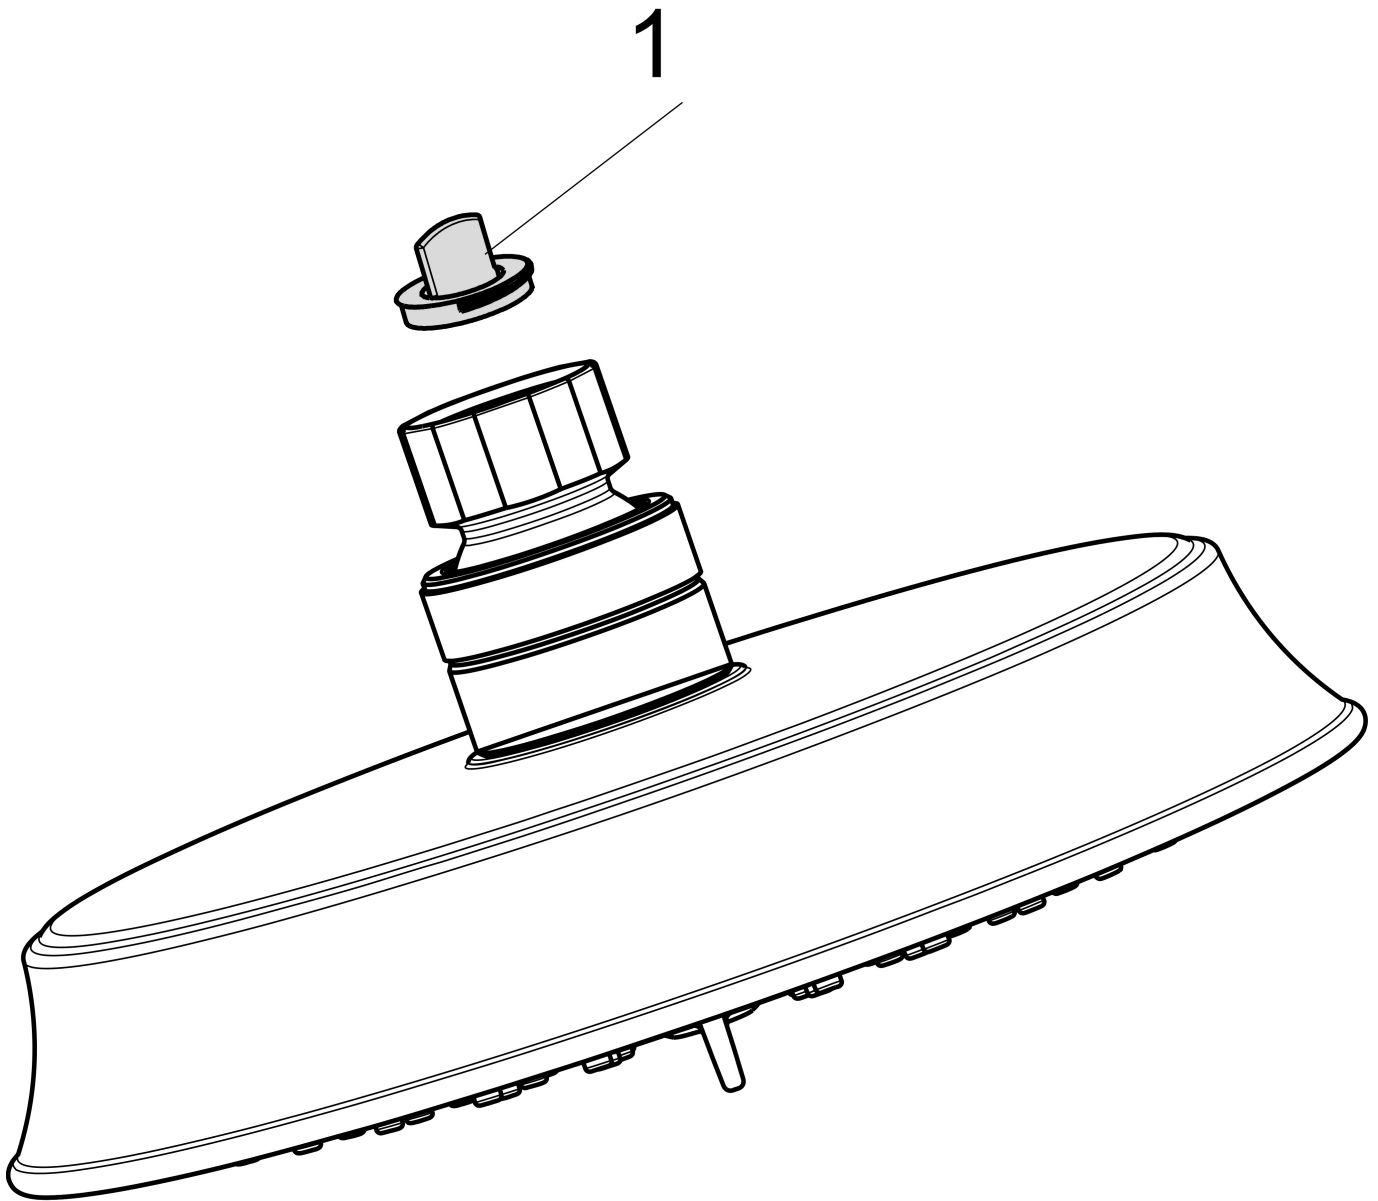

Brand hansgrohe
 Art. Name **Raindance Classic** Showerhead 150 3-Jet, 1.75 GPM
 Art. Nr. 04801830
 Surface polished nickel
 Pos. 1

Product Picture

Drawing

Features

- Showerhead size: 150 mm
- Spray pattern: RainAir, BalanceAir, Whirl
- Maximum flow rate (at 3 bar): 6.6 l/min
- 86 no-clog spray nozzles
- Spray disc surface: fully finished matching spray face

Technology

Spray Types

Brand hansgrohe
Art. Name **Raindance Classic** Showerhead 150 3-Jet, 1.75 GPM
Art. Nr. 04801830
Surface polished nickel
Pos. 1

Spare Parts Drawings for build year: >07/19

Brand hansgrohe
Art. Name **Raindance Classic** Showerhead 150 3-Jet, 1.75 GPM
Art. Nr. 04801830
Surface polished nickel
Pos. 1