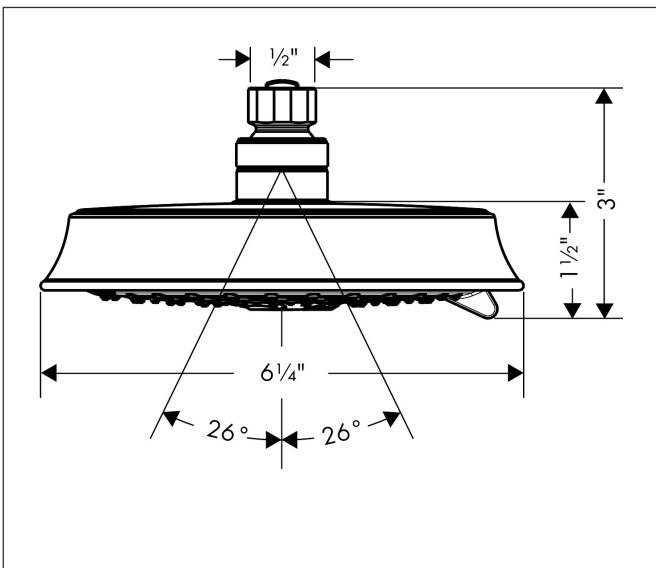

Brand hansgrohe
 Art. Name **Raindance Classic** Showerhead 150 3-Jet, 1.75 GPM
 Art. Nr. 04801830
 Surface polished nickel
 Pos. 1

Product Picture

Drawing

Features

- Showerhead size: 150 mm
- Spray pattern: RainAir, BalanceAir, Whirl
- Maximum flow rate (at 3 bar): 6.6 l/min
- 86 no-clog spray nozzles
- Spray disc surface: fully finished matching spray face

Technology

Spray Types

Brand hansgrohe
Art. Name **Raindance Classic** Showerhead 150 3-Jet, 1.75 GPM
Art. Nr. 04801830
Surface polished nickel
Pos. 1

Spare Parts Drawings for build year: >07/19

Brand hansgrohe
Art. Name **Raindance Classic** Showerhead 150 3-Jet, 1.75 GPM
Art. Nr. 04801830
Surface polished nickel
Pos. 1