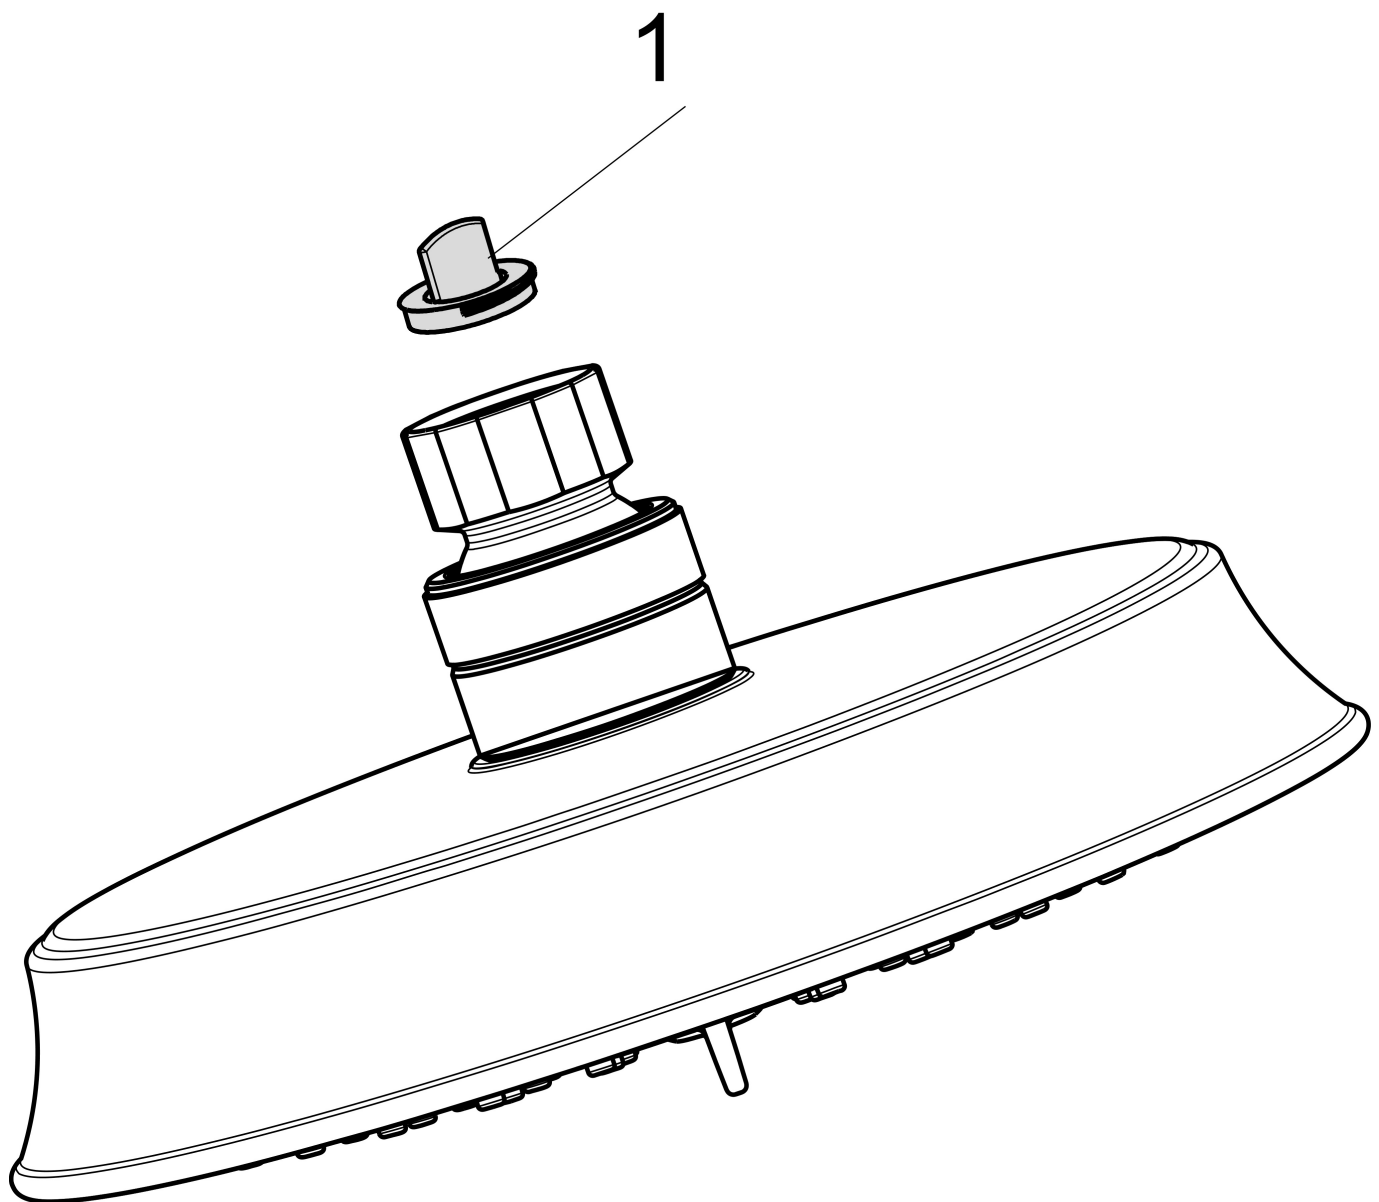

Brand hansgrohe
 Art. Name **Raindance Classic** Showerhead 150 3-Jet, 1.75 GPM
 Art. Nr. 04801920
 Surface Rubbed Bronze
 Pos. 1

Product Picture

Drawing

Features

- Showerhead size: 150 mm
- Spray pattern: RainAir, BalanceAir, Whirl
- Maximum flow rate (at 3 bar): 6.6 l/min
- 86 no-clog spray nozzles
- Spray disc surface: fully finished matching spray face

Technology

Spray Types

Brand hansgrohe
Art. Name **Raindance Classic** Showerhead 150 3-Jet, 1.75 GPM
Art. Nr. 04801920
Surface Rubbed Bronze
Pos. 1

Spare Parts Drawings for build year: >07/19

Brand hansgrohe
Art. Name **Raindance Classic** Showerhead 150 3-Jet, 1.75 GPM
Art. Nr. 04801920
Surface Rubbed Bronze
Pos. 1