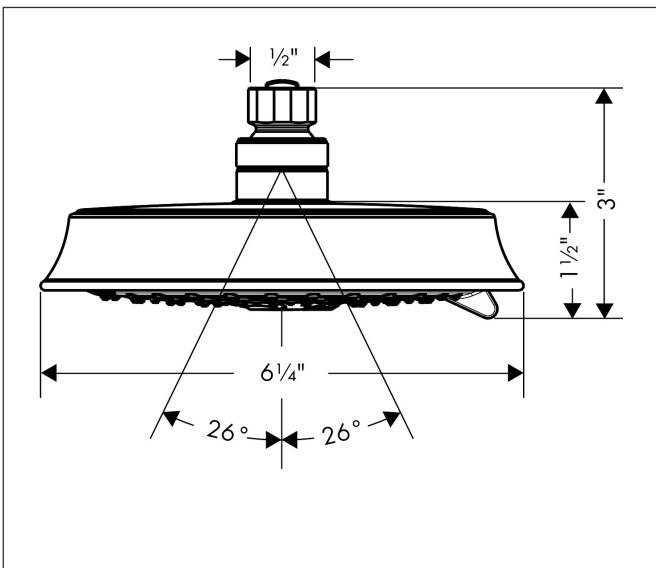

Brand hansgrohe
 Art. Name **Raindance Classic** Showerhead 150 3-Jet, 1.75 GPM
 Art. Nr. 04801920
 Surface Rubbed Bronze
 Pos. 1

Product Picture

Drawing

Features

- Showerhead size: 150 mm
- Spray pattern: RainAir, BalanceAir, Whirl
- Maximum flow rate (at 3 bar): 6.6 l/min
- 86 no-clog spray nozzles
- Spray disc surface: fully finished matching spray face

Technology

Spray Types

Brand hansgrohe
Art. Name **Raindance Classic** Showerhead 150 3-Jet, 1.75 GPM
Art. Nr. 04801920
Surface Rubbed Bronze
Pos. 1

Spare Parts Drawings for build year: >07/19

Brand hansgrohe
Art. Name **Raindance Classic** Showerhead 150 3-Jet, 1.75 GPM
Art. Nr. 04801920
Surface Rubbed Bronze
Pos. 1