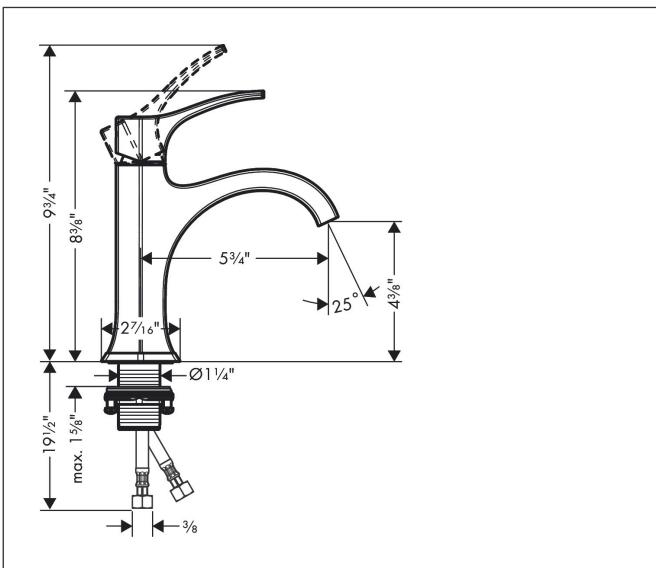

Brand hansgrohe
 Art. Name **Locarno** Single-Hole Faucet 110 with Pop-Up Drain, 1.2 GPM
 Art. Nr. 04810140
 Surface Brushed Bronze
 Pos. 1

Product Picture

Features

- Consists of: Single-Hole Faucet, Pop Up Drain
- handle design: lever handle
- Spray pattern: Laminar spray
- Maximum flow rate: 1.2 GPM
- ceramic cartridge
- Pop-Up Drain

Drawing

Technology