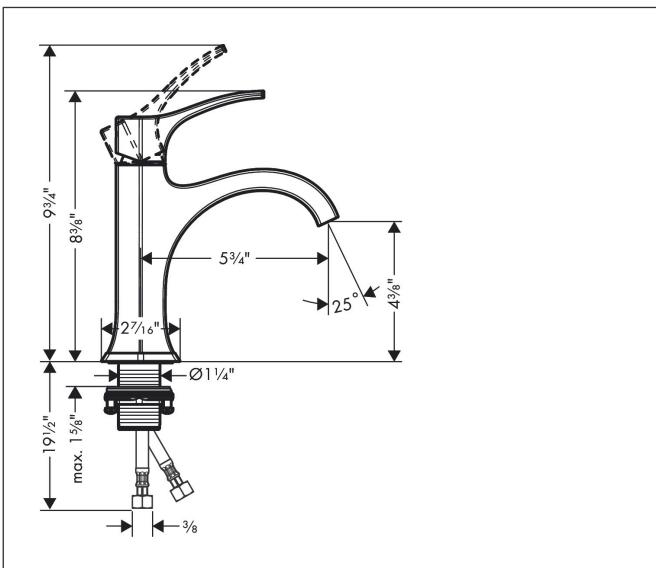

Brand hansgrohe
Art. Name **Locarno** Single-Hole Faucet 110 with Pop-Up Drain, 1.2 GPM
Art. Nr. 04810670
Surface matte black
Pos. 1

Product Picture

Features

- Consists of: single-hole lavatory faucet, drain valve set
- Handle design: lever handle
- Spray pattern: Laminar spray, Laminar spray
- Maximum flow rate (at 3 bar): 4.5 l/min
- Ceramic cartridge
- Pop-up drain G 1

Drawing

Technology