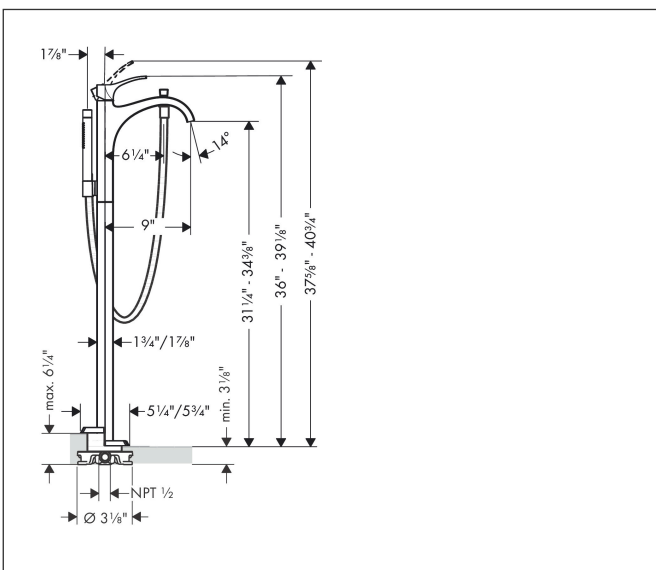

Brand hansgrohe
Art. Name **Locarno** Freestanding Tub Filler Trim with 1.75 GPM Handshower
Art. Nr. 04818830
Surface polished nickel
Pos. 1

Product Picture

Features

- Consists of: Freestanding tub filler, baton handshower, shower hose, shower holder
- Spray type handshower: Rain, IntenseRain
- Maximum flow rate (at 3 bar): 19.9 l/min
- Flow rate of handshower (at 3 bar): 6.6 l/min
- Ceramic cartridge
- Diverter with automatic resetting
- Non-return valve

Drawing

Spray Types