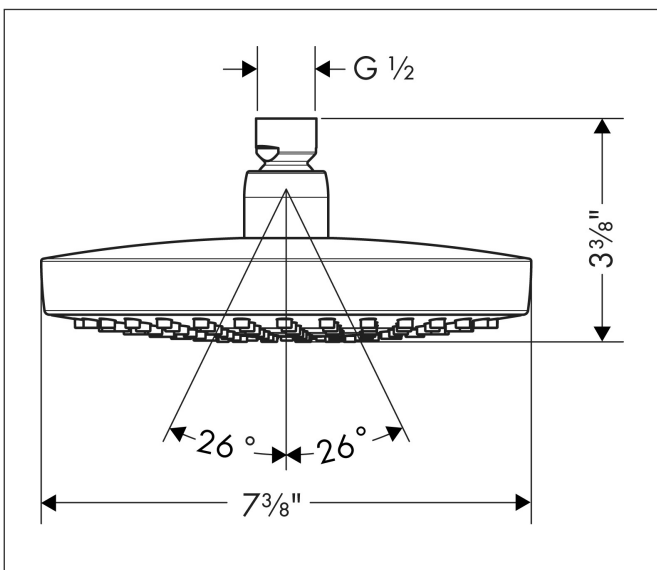

Brand hansgrohe
 Art. Name **Croma Select S** Showerhead 180 2-Jet, 2.5 GPM
 Art. Nr. 04825000
 Surface Chrome
 Pos. 1

Product Picture

Features

- Showerhead size: 180 mm
- Spray pattern: Rain, IntenseRain
- Maximum flow rate (at 3 bar): 9.5 l/min
- Select button on overhead shower
- 147 no-clog spray nozzles
- Spray disc surface: fully finished matching spray face

Drawing

Technology

Spray Types