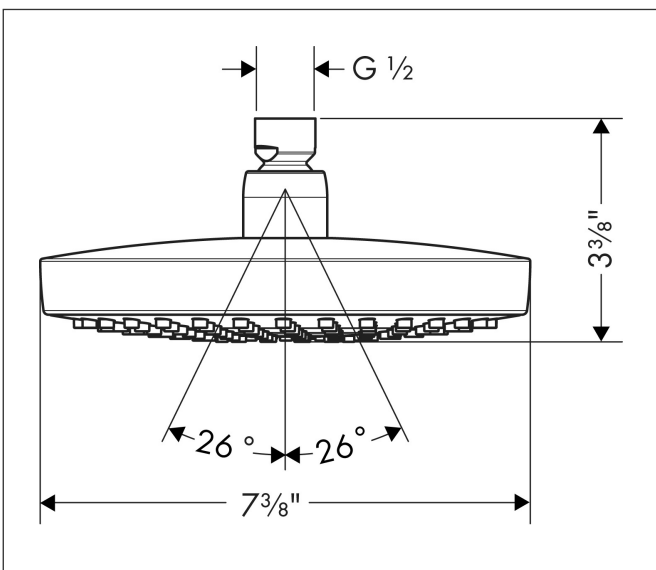

Drawing

Technology

Spray Types