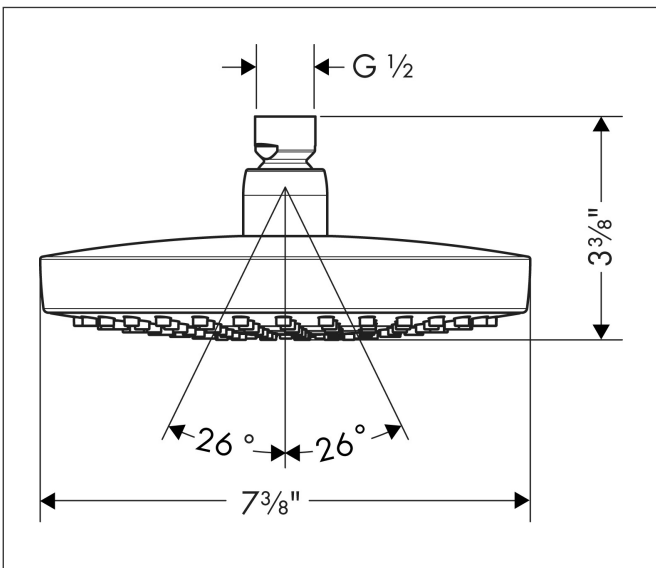

Brand hansgrohe
 Art. Name **Croma Select S** Showerhead 180 2-Jet, 2.5 GPM
 Art. Nr. 04825670
 Surface matte black
 Pos. 1

Product Picture

Features

- Showerhead size: 180 mm
- Spray pattern: Rain, IntenseRain
- Maximum flow rate (at 3 bar): 9.5 l/min
- Select button on overhead shower
- 147 no-clog spray nozzles
- Spray disc surface: fully finished matching spray face

Drawing

Technology

Spray Types