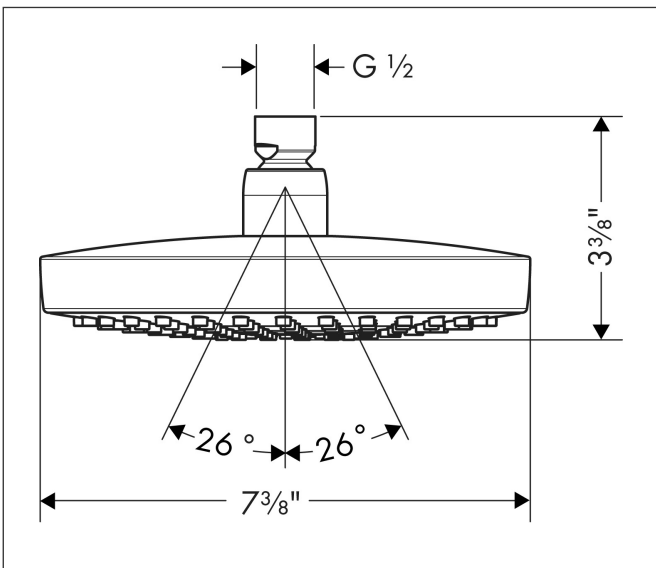

Brand hansgrohe
 Art. Name **Croma Select S** Showerhead 180 2-Jet, 2.5 GPM
 Art. Nr. 04825700
 Surface Matte White
 Pos. 1

Product Picture

Features

- Showerhead size: 180 mm
- Spray pattern: Rain, IntenseRain
- Maximum flow rate (at 3 bar): 9.5 l/min
- Select button on overhead shower
- 147 no-clog spray nozzles
- Spray disc surface: fully finished matching spray face

Drawing

Technology

Spray Types