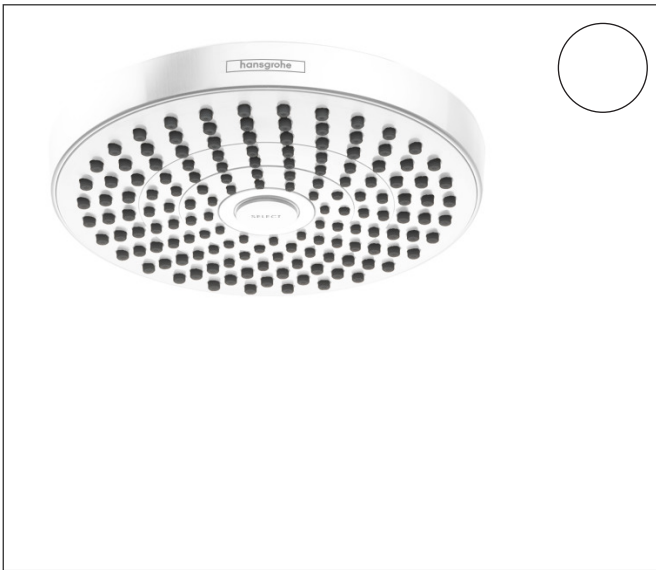

Brand hansgrohe
 Art. Name **Croma Select S** Showerhead 180 2-Jet, 2.5 GPM
 Art. Nr. 04825700
 Surface Matte White
 Pos. 1

Product Picture

Features

- Showerhead size: 180 mm
- Spray pattern: Rain, IntenseRain
- Maximum flow rate (at 3 bar): 9.5 l/min
- Select button on overhead shower
- 147 no-clog spray nozzles
- Spray disc surface: fully finished matching spray face

Drawing

Technology

Spray Types