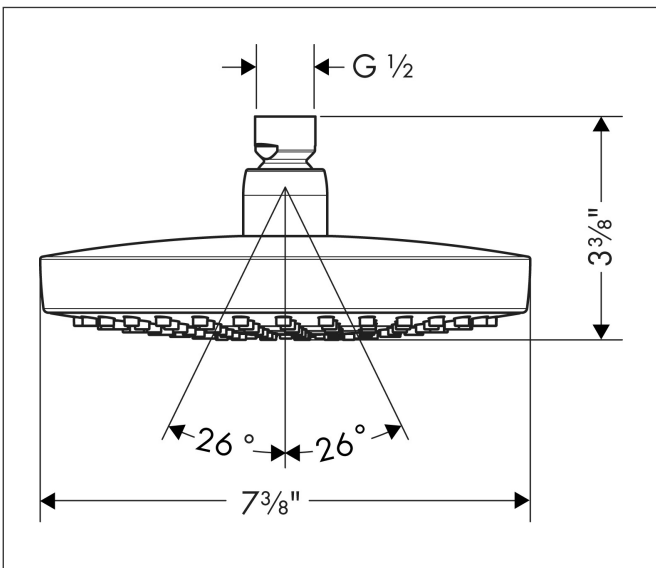

Brand hansgrohe
 Art. Name **Croma Select S** Showerhead 180 2-Jet, 2.5 GPM
 Art. Nr. 04825820
 Surface Brushed Nickel
 Pos. 1

Product Picture

Features

- Showerhead size: 180 mm
- Spray pattern: Rain, IntenseRain
- Maximum flow rate (at 3 bar): 9.5 l/min
- Select button on overhead shower
- 147 no-clog spray nozzles
- Spray disc surface: fully finished matching spray face

Drawing

Technology

Spray Types