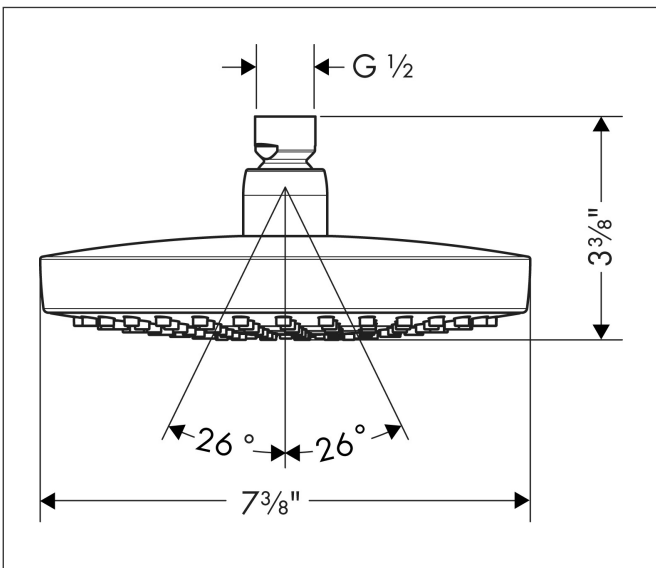

Drawing

Technology

Spray Types