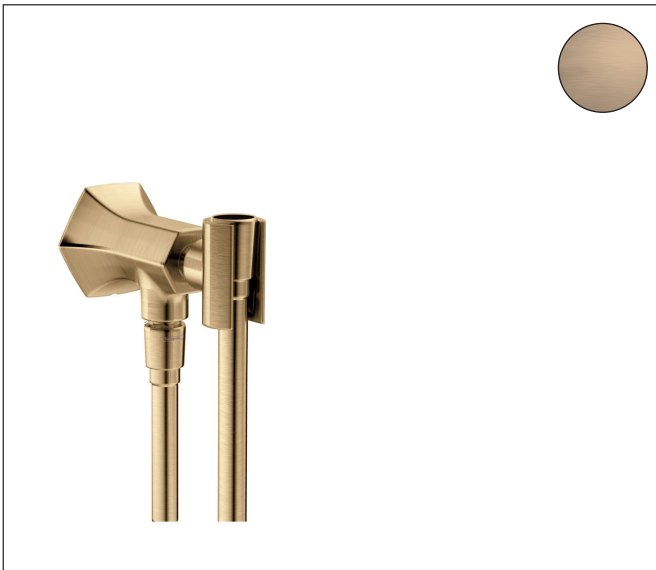

Brand hansgrohe  
 Art. Name **Locarno** Handshower Holder with Outlet  
 Art. Nr. 04831140  
 Surface Brushed Bronze  
 Pos. 1

## Product Picture

## Features

- Consists of: shower unit, handshower hose
- metal
- 1/2"
- for handshower hoses with a conical nut