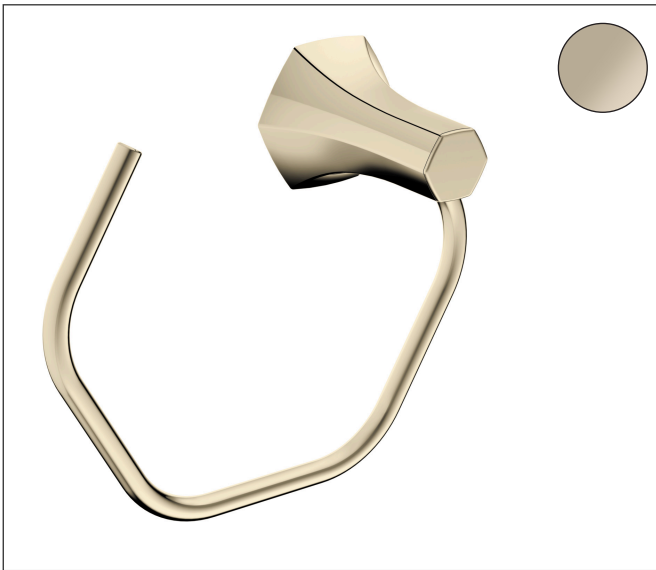

Brand hansgrohe
 Art. Name **Locarno** Towel Ring
 Art. Nr. 04836830
 Surface polished nickel
 Pos. 1

Product Picture

Features

- Wall-mounted
- Metal
- Swivelling
- Concealed fastening

Drawing