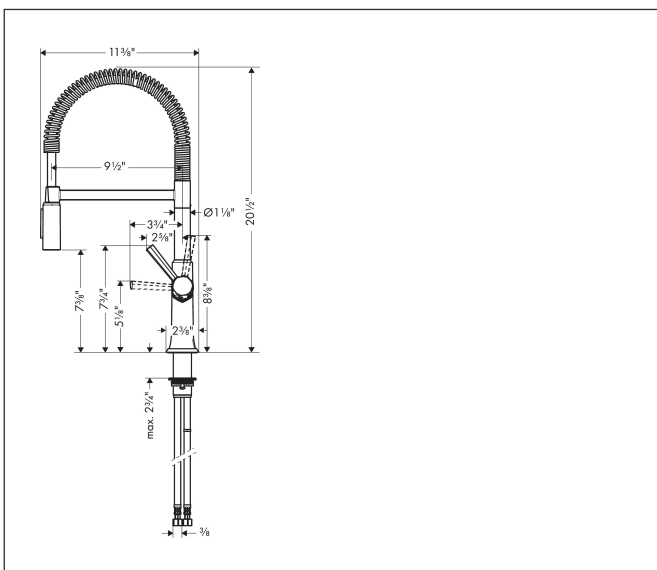

Drawing

Technology

Spray Types