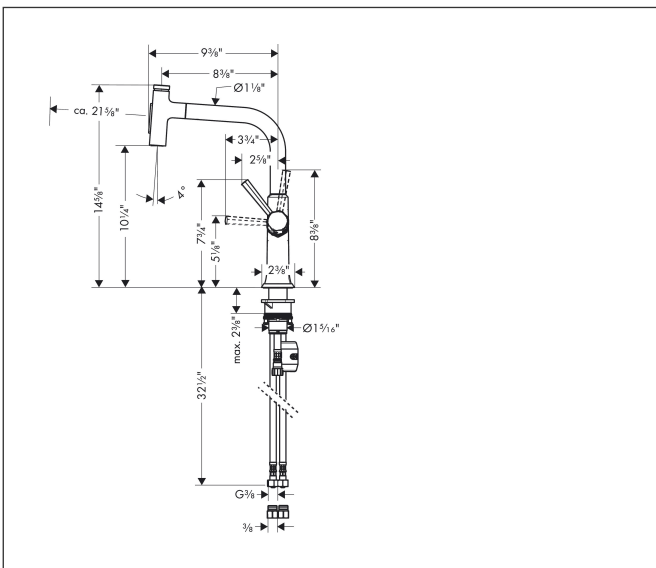

Brand hansgrohe
 Art. Name **Locarno Select** HighArc Kitchen Faucet, 2-Spray Pull-Out, 1.75 GPM
 Art. Nr. 04855670
 Surface matte black
 Pos. 1

Product Picture

Features

- Swivel range 150°
- Aerated spray, shower spray
- Lockable shower spray, spray returns through pressing spray diverter and spray returns automatically through handle closing
- Select button for a comfortable start/stop of the water flow
- MagFit magnetic shower holder
- Deck-mounted
- Maximum flow rate (at 3 bar): 6.6 l/min
- Ceramic cartridge
- Integrated non-return valve
- Single handle kitchen faucet, connection hoses, fixation set, installation manual

Drawing

Technology

Spray Types