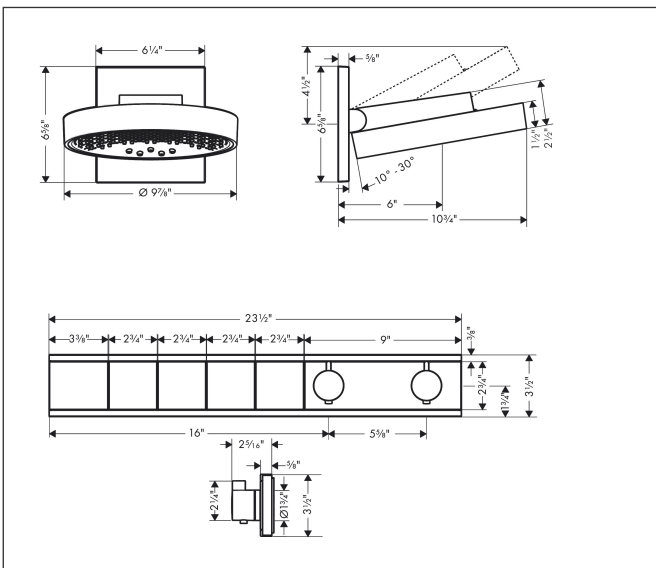

Brand hansgrohe
 Art. Name **Rainfinity** Showerhead 250 3-Jet, 1.75 GPM with RainSelect Thermostatic Trim for 4 Functions
 Art. Nr. 04864340
 Surface Brushed Black Chrome
 Pos. 1

Product Picture

Drawing

Features

- Consists of: showerhead, thermostat module
- showerhead size: 9 7/8"
- spray type showerhead: PowderRain, Intense PowderRain, RainStream
- QuickClean: Limescale deposits can simply be rubbed off with your finger
- Maximum flow rate: 1.75 GPM
- thermostat: RainSelect
- Thermostat is delivered with buttons handshower, PowderRain, Waterfall, Rain large