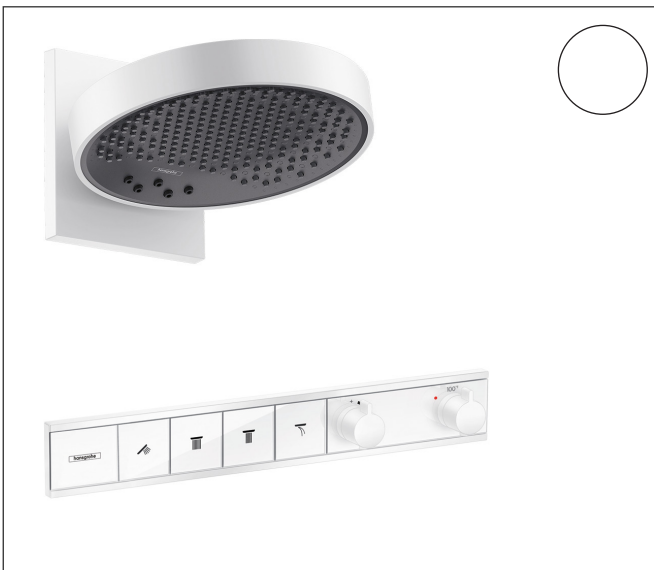

Brand hansgrohe
 Art. Name **Rainfinity** Showerhead 250 3-Jet, 1.75 GPM with RainSelect Thermostatic Trim for 4 Functions
 Art. Nr. 04864700
 Surface Matte White
 Pos. 1

reddot award 2019
 best of the best

Product Picture

Features

- Consists of: overhead shower, thermostat module
- Showerhead size: 250 mm
- Spray type overhead shower: PowderRain, Intense PowderRain, RainStream
- Maximum flow rate (at 3 bar): 6.6 l/min
- Thermostat: RainSelect
- Thermostat is delivered with buttons handshower, PowderRain, Waterfall, Rain large

Drawing

Technology

Spray Types