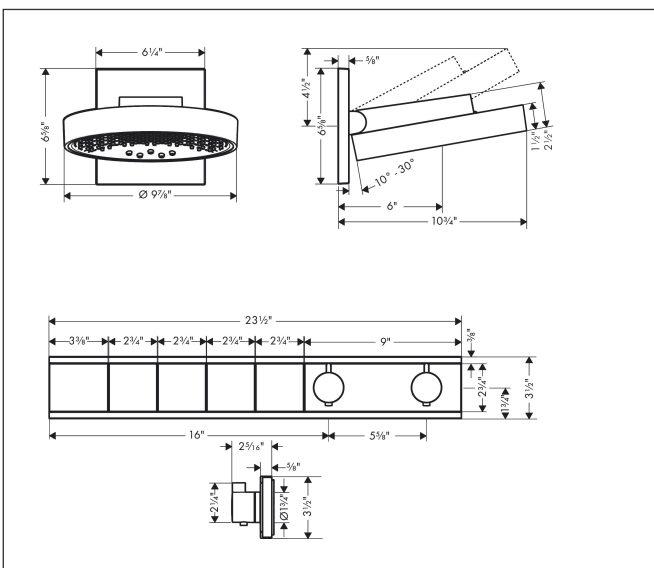

Drawing

Technology

Spray Types