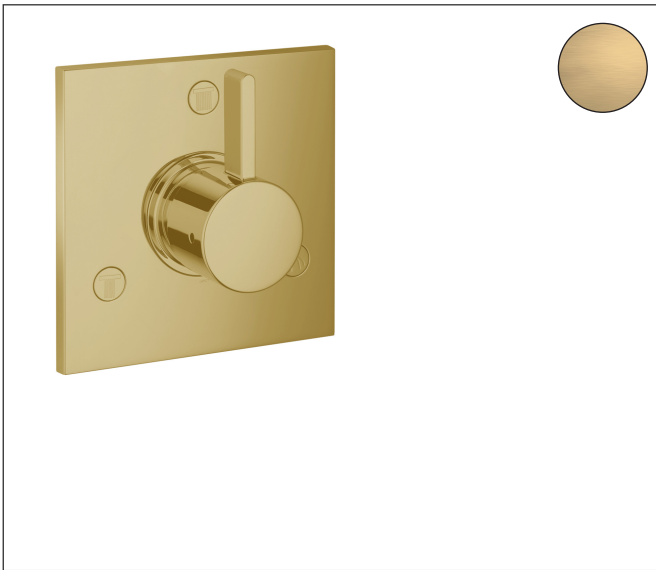

Brand hansgrohe
Art. Name **Ecostat** Diverter Trim Square Trio/Quattro
Art. Nr. 04880250
Surface Brushed Gold Optic
Pos. 1

Product Picture

Features

- Connection type: rough
- handle, sleeve, escutcheon

Drawing