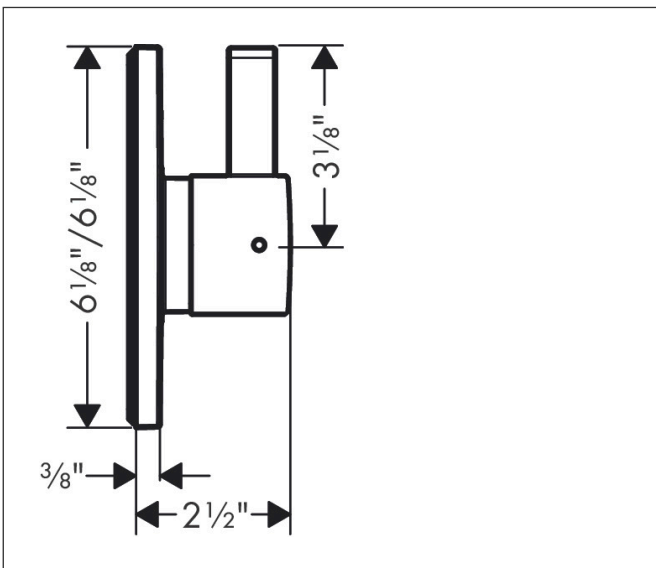

Brand hansgrohe
Art. Name **Ecostat** Diverter Trim Square Trio/Quattro
Art. Nr. 04880820
Surface Brushed Nickel
Pos. 1

Product Picture

Features

- Base set
- Handle, sleeve, escutcheon

Drawing

Brand hansgrohe
Art. Name **Ecostat** Diverter Trim Square Trio/Quattro
Art. Nr. 04880820
Surface Brushed Nickel
Pos. 1

Spare Parts Drawings for build year: >01/22

Brand hansgrohe
 Art. Name **Ecostat** Diverter Trim Square Trio/Quattro
 Art. Nr. 04880820
 Surface Brushed Nickel
 Pos. 1

Spare parts list for build year: >01/22

Pos.	Description	Article number
1	fixing set	96392000
3	set of symbols	95238000
4	handle fixing set	94184000
5	handle	88774820
6	screw cover	95181000
7	hollow set screw M5x8	92851000
8	extension 25 mm	96370000
a	base body	15984181
b	base body	15930181
c	base body	15936181