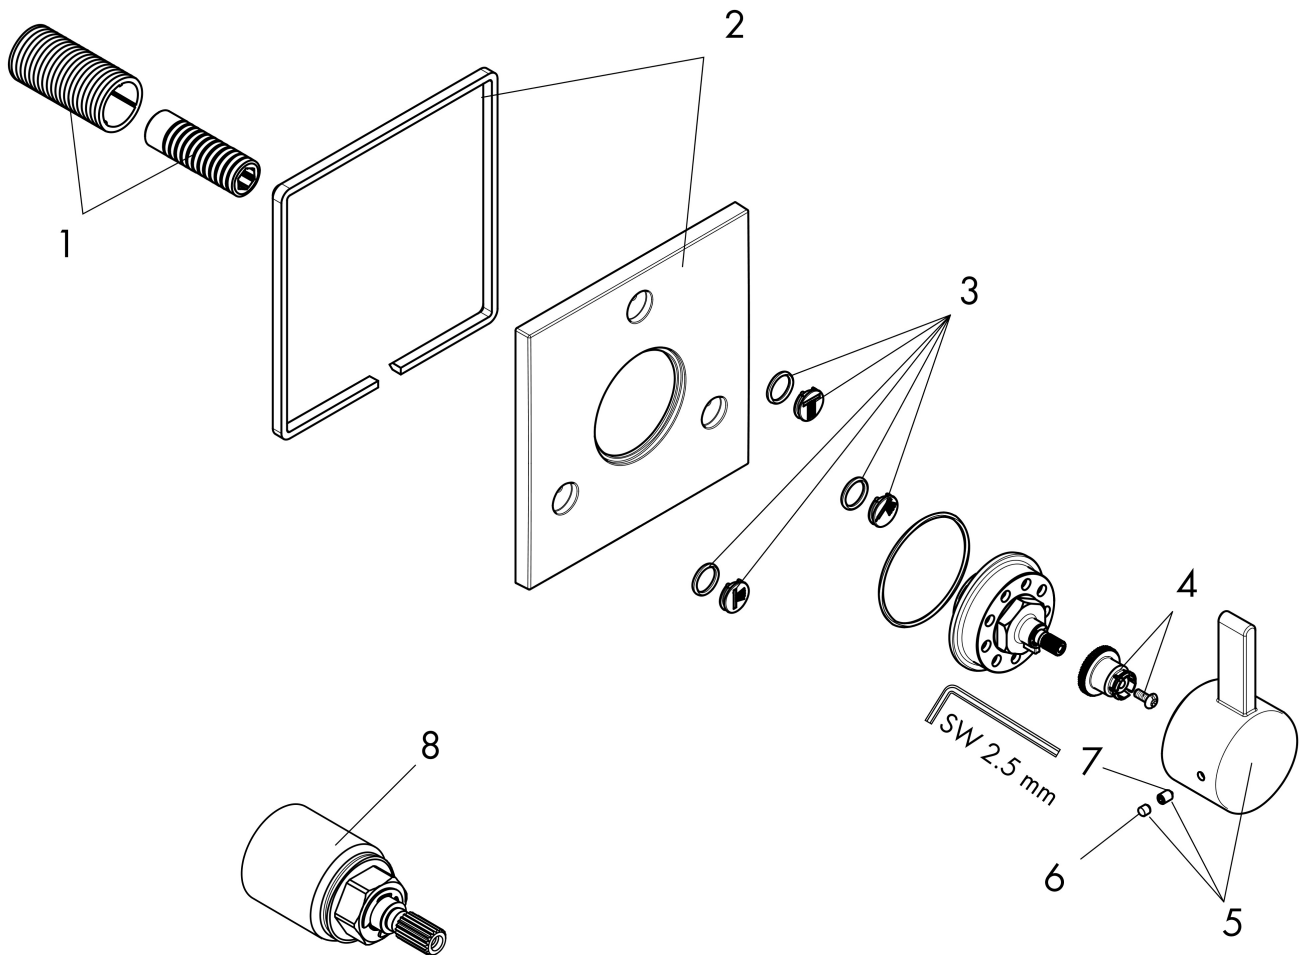

Brand hansgrohe
Art. Name **Ecostat** Diverter Trim Square Trio/Quattro
Art. Nr. 04880820
Surface Brushed Nickel
Pos. 1

Product Picture

Features

- Base set
- Handle, sleeve, escutcheon

Drawing

Brand hansgrohe
Art. Name **Ecostat** Diverter Trim Square Trio/Quattro
Art. Nr. 04880820
Surface Brushed Nickel
Pos. 1

Spare Parts Drawings for build year: >01/22

Brand hansgrohe
 Art. Name **Ecostat** Diverter Trim Square Trio/Quattro
 Art. Nr. 04880820
 Surface Brushed Nickel
 Pos. 1

Spare parts list for build year: >01/22

Pos.	Description	Article number
1	fixing set	96392000
3	set of symbols	95238000
4	handle fixing set	94184000
5	handle	88774820
6	screw cover	95181000
7	hollow set screw M5x8	92851000
8	extension 25 mm	96370000
a	base body	15984181
b	base body	15930181
c	base body	15936181