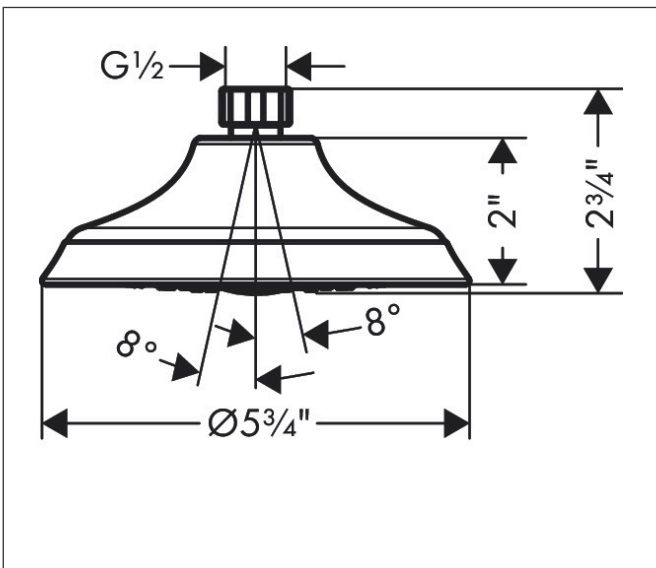

Drawing

Technology

Spray Types