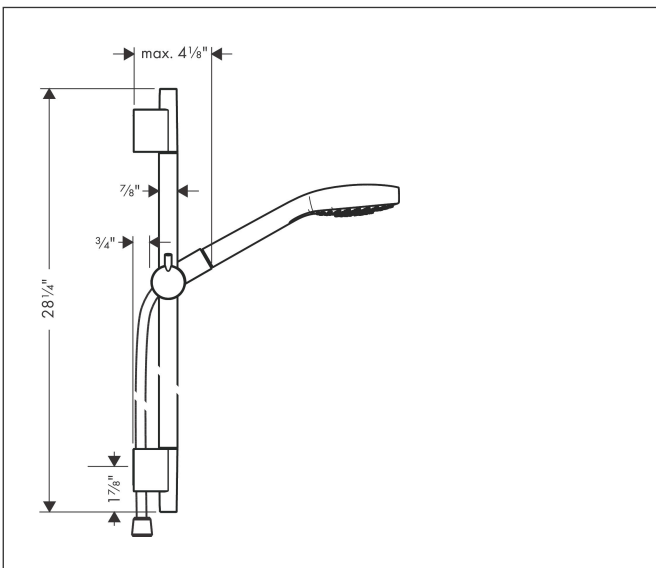

Brand hansgrohe
 Art. Name **Croma Select S** Wallbar Set 110 3-Jet 24", 1.75 GPM
 Art. Nr. 04940000
 Surface Chrome
 Pos. 1

Product Picture

Features

- Consists of: Handshower, shower bar, shower hose
- Spray pattern: SoftRain, IntenseRain, Massage spray
- Convenient spray selection via Select button
- Angle-adjustable holder pivots left and right, slides easily and locks in place.
- Maximum flow rate (at 3 bar): 6.6 l/min
- Wall-mounted: screw fastening
- Profile pipe: round
- Pipe length: 718 mm
- Shower bar diameter: 22 mm
- Pivot connector prevents hose from tangling

Drawing

Technology

Spray Types