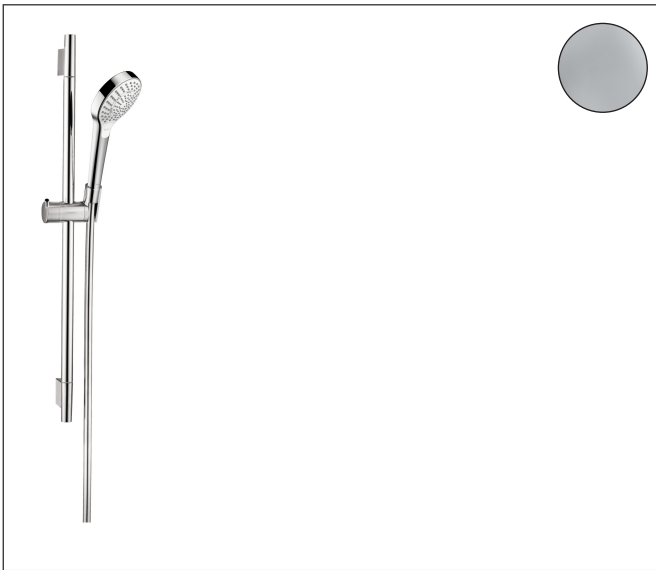

Brand hansgrohe
 Art. Name **Croma Select S** Wallbar Set 110 3-Jet 24", 1.75 GPM
 Art. Nr. 04940000
 Surface Chrome
 Pos. 1

Product Picture

Features

- Consists of: Handshower, shower bar, shower hose
- Spray pattern: SoftRain, IntenseRain, Massage spray
- Convenient spray selection via Select button
- Angle-adjustable holder pivots left and right, slides easily and locks in place.
- Maximum flow rate (at 3 bar): 6.6 l/min
- Wall-mounted: screw fastening
- Profile pipe: round
- Pipe length: 718 mm
- Shower bar diameter: 22 mm
- Pivot connector prevents hose from tangling

Drawing

Technology

Spray Types