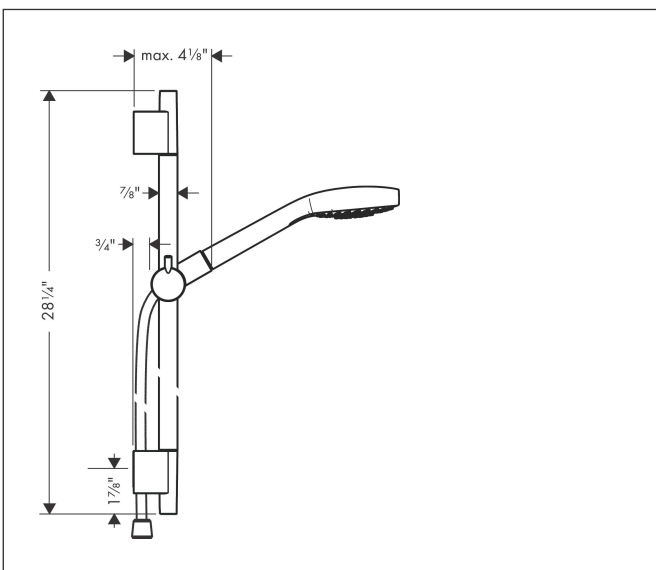

Brand hansgrohe
 Art. Name **Croma Select S** Wallbar Set 110 3-Jet 24", 1.75 GPM
 Art. Nr. 04940820
 Surface Brushed Nickel
 Pos. 1

Product Picture

Features

- Consists of: Handshower, shower bar, shower hose
- Spray pattern: SoftRain, IntenseRain, Massage spray
- Convenient spray selection via Select button
- Angle-adjustable holder pivots left and right, slides easily and locks in place.
- Maximum flow rate (at 3 bar): 6.6 l/min
- Wall-mounted: screw fastening
- Profile pipe: round
- Pipe length: 718 mm
- Shower bar diameter: 22 mm
- Pivot connector prevents hose from tangling

Drawing

Technology

Spray Types

Brand hansgrohe
Art. Name **Croma Select S** Wallbar Set 110 3-Jet 24", 1.75 GPM
Art. Nr. 04940820
Surface Brushed Nickel
Pos. 1

Spare Parts Drawings for build year: >01/21

Brand hansgrohe
 Art. Name **Croma Select S** Wallbar Set 110 3-Jet 24", 1.75 GPM
 Art. Nr. 04940820
 Surface Brushed Nickel
 Pos. 1

Spare parts list for build year: >01/21

Pos.	Description	Article number
1	cover	97709820
2	wall support	96275000
3	support, assy	97651820
4	mounting set	96179000
5	shower hose 1,60 m	28276823
6	handshower	04724820
7	filter packing	94246000
8	seal	98058000
9	tile-matching-disk 7 mm	97450000