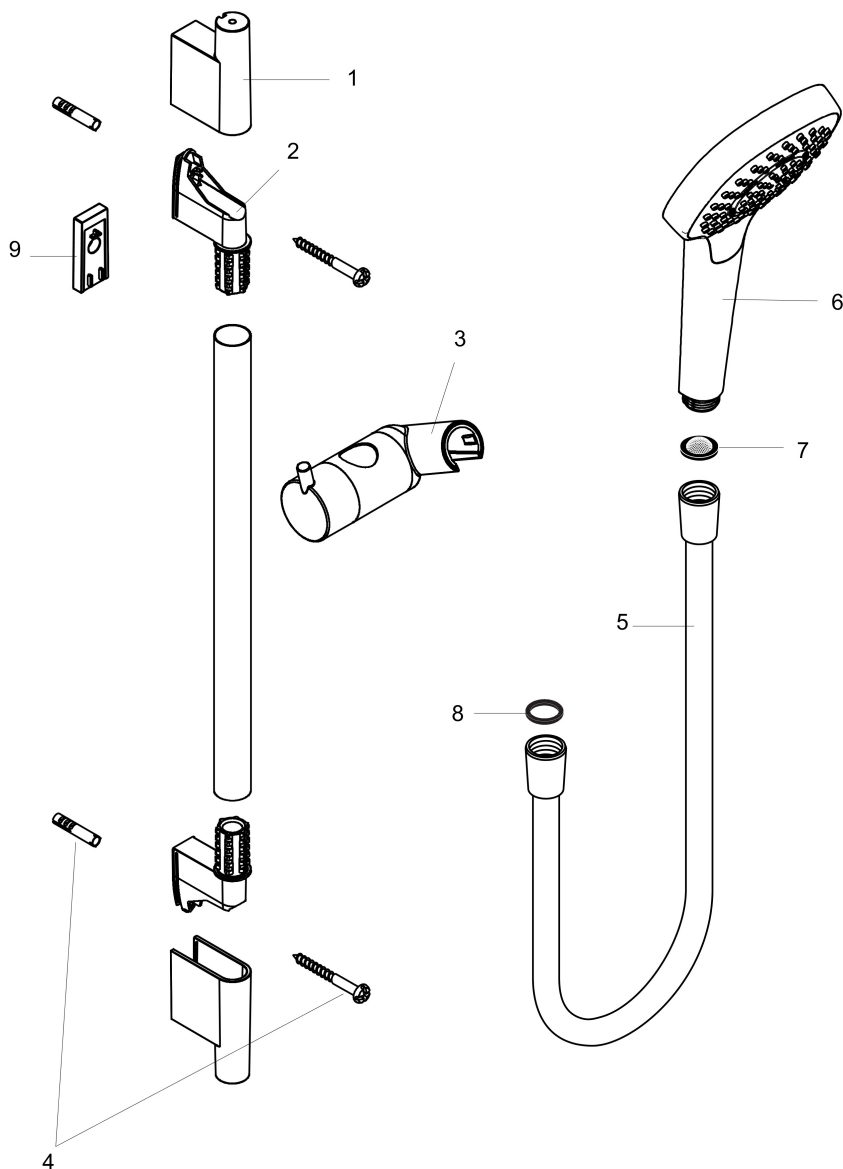

Brand hansgrohe
 Art. Name **Croma Select S** Wallbar Set 110 3-Jet 24", 1.75 GPM
 Art. Nr. 04940820
 Surface Brushed Nickel
 Pos. 1

Product Picture

Features

- Consists of: Handshower, shower bar, shower hose
- Spray pattern: SoftRain, IntenseRain, Massage spray
- Convenient spray selection via Select button
- Angle-adjustable holder pivots left and right, slides easily and locks in place.
- Maximum flow rate (at 3 bar): 6.6 l/min
- Wall-mounted: screw fastening
- Profile pipe: round
- Pipe length: 718 mm
- Shower bar diameter: 22 mm
- Pivot connector prevents hose from tangling

Drawing

Technology

Spray Types

Brand hansgrohe
Art. Name **Croma Select S** Wallbar Set 110 3-Jet 24", 1.75 GPM
Art. Nr. 04940820
Surface Brushed Nickel
Pos. 1

Spare Parts Drawings for build year: >01/21

Brand hansgrohe
 Art. Name **Croma Select S** Wallbar Set 110 3-Jet 24", 1.75 GPM
 Art. Nr. 04940820
 Surface Brushed Nickel
 Pos. 1

Spare parts list for build year: >01/21

Pos.	Description	Article number
1	cover	97709820
2	wall support	96275000
3	support, assy	97651820
4	mounting set	96179000
5	shower hose 1,60 m	28276823
6	handshower	04724820
7	filter packing	94246000
8	seal	98058000
9	tile-matching-disk 7 mm	97450000