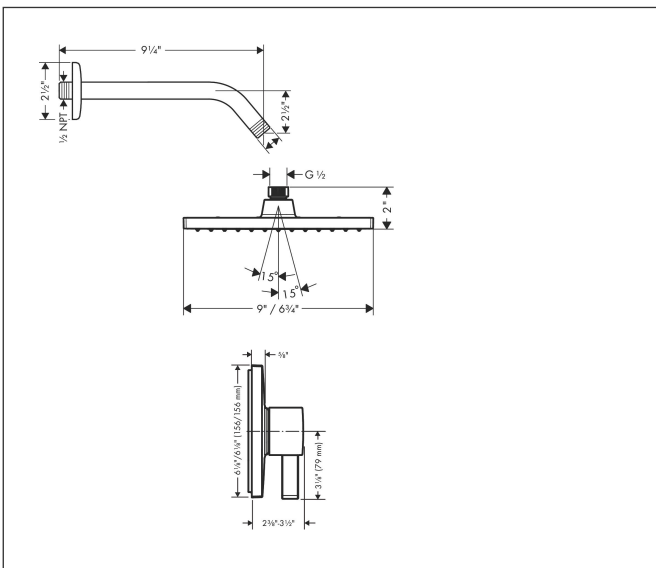

Drawing

Technology

Spray Types