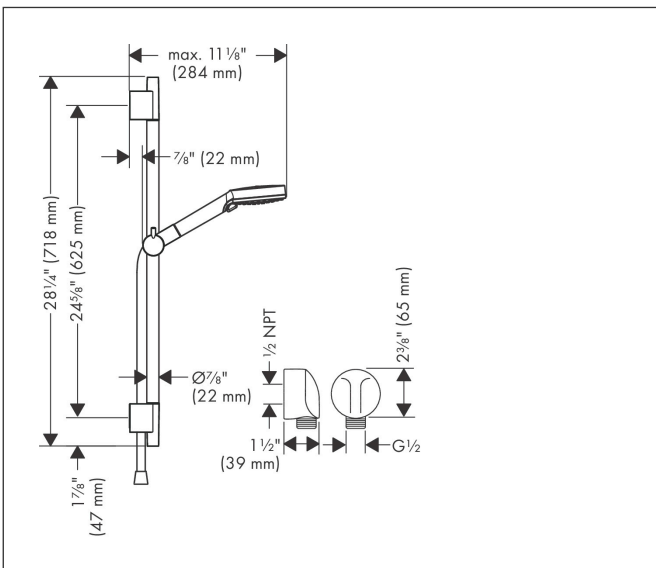

Brand hansgrohe  
 Art. Name **Vernis Blend** Wallbar Set 100 Vario-Jet 24", 2.5 GPM  
 Art. Nr. 04969670  
 Surface matte black  
 Pos. 1

## Features

- Consists of: Handshower, shower bar, shower hose, Slider
- Spray pattern: Rain, IntenseRain
- Handshower holder inclination angle can be adjusted by 45°
- Maximum flow rate (at 3 bar): 9.5 l/min
- Pipe length: 718 mm
- Shower bar diameter: 22 mm
- Pivot connector prevents hose from tangling