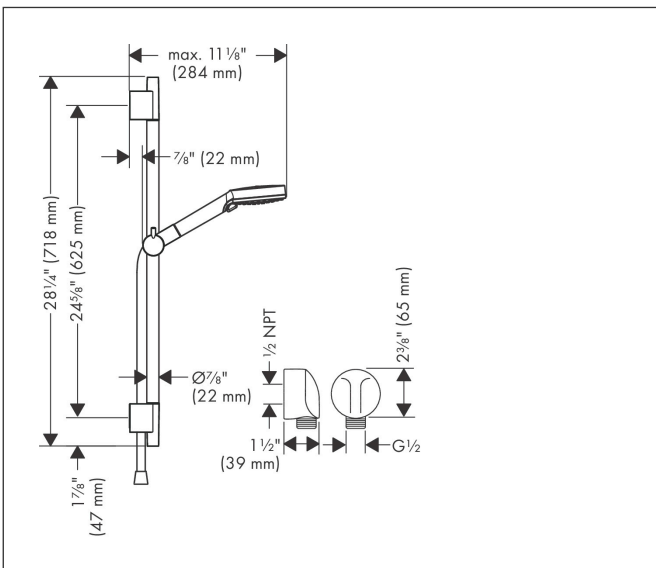

Brand hansgrohe
 Art. Name **Vernis Blend** Wallbar Set 100 Vario-Jet 24", 2.5 GPM
 Art. Nr. 04969820
 Surface Brushed Nickel
 Pos. 1

Product Picture

Drawing

Features

- Consists of: Handshower, shower bar, shower hose, Slider
- Spray pattern: Rain, IntenseRain
- Handshower holder inclination angle can be adjusted by 45°
- Maximum flow rate (at 3 bar): 9.5 l/min
- Pipe length: 718 mm
- Shower bar diameter: 22 mm
- Pivot connector prevents hose from tangling