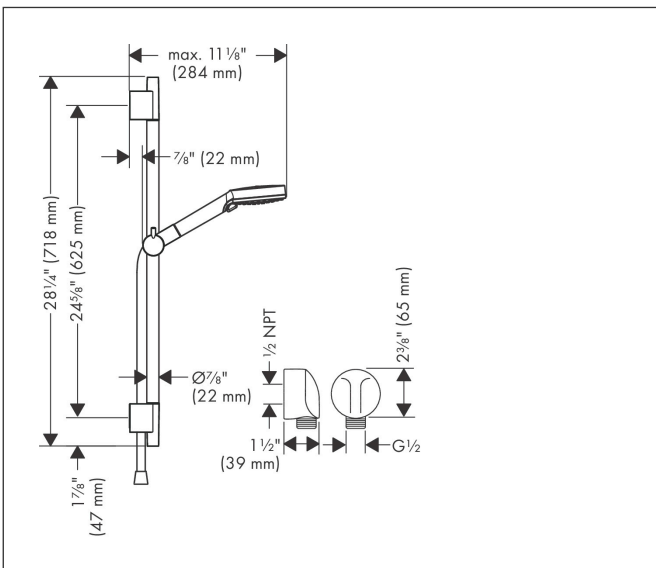

Brand hansgrohe
 Art. Name **Vernis Blend** Wallbar Set 100 Vario-Jet 24", 1.5 GPM
 Art. Nr. 04971000
 Surface Chrome
 Pos. 1

Product Picture

Drawing

Features

- Consists of: Handshower, shower bar, shower hose, Slider
- Spray pattern: Rain, IntenseRain
- Handshower holder inclination angle can be adjusted by 45°
- Maximum flow rate (at 3 bar): 5.7 l/min
- Profile pipe: round
- Pipe length: 718 mm
- Pivot connector prevents hose from tangling