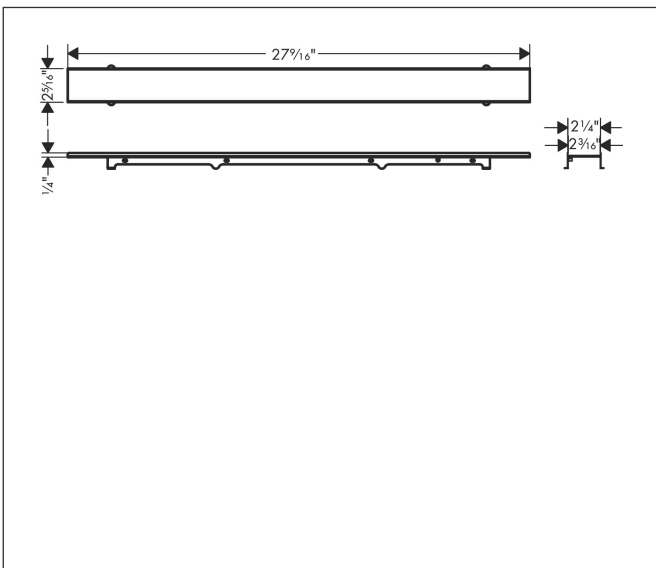

Brand hansgrohe
 Art. Name **RainDrain Rock** Trim Flex for 23 5/8" Rough Cut to Size and Tileable
 Art. Nr. 56029001
 Pos. 1

Product Picture

Features

- Consists of: tileable grate, grate removal tool, hair catcher
- Mounting type: free in the floor, two-sided
- Can be shortened on site
- Frameless design
- Tile thickness: up to 40 mm
- Suitable for every type of tile and tile thickness
- Up to 42 l/min drainage capacity
- Field of application: new construction, renovation
- Grate removal tool allows easy removal of the pre-fab set
- easy to clean
- Type of odour seal: mechanical
- 50 mm excess length on both sides which can be shortened
- can be shortened to a minimum of 600 mm
- Grate material: Stainless Steel 304 (1.4301)
- Suitable for primary drainage

Drawing

Technology