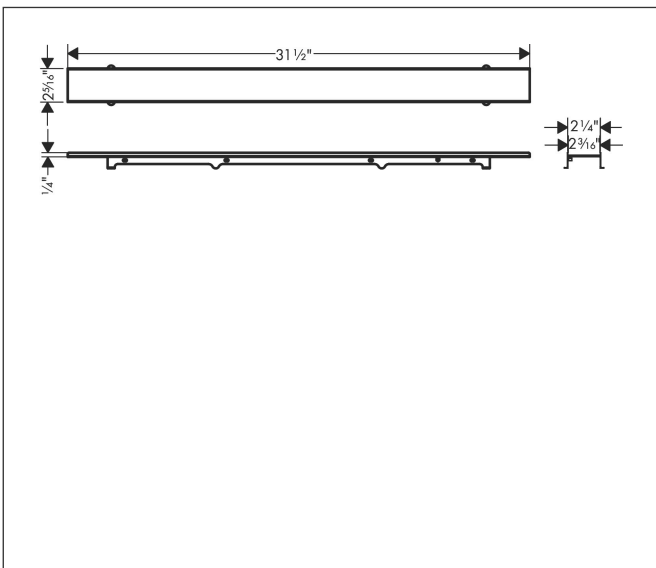

Brand hansgrohe
 Art. Name **RainDrain Rock** Trim Flex for 27 5/8" Rough Cut to Size and Tileable
 Art. Nr. 56030001
 Pos. 1

Product Picture

Features

- Consists of: tileable grate, grate removal tool, hair catcher
- Mounting type: free in the floor, two-sided
- Can be shortened on site
- Frameless design
- Tile thickness: up to 40 mm
- Suitable for every type of tile and tile thickness
- Up to 42 l/min drainage capacity
- Field of application: new construction, renovation
- Grate removal tool allows easy removal of the pre-fab set
- easy to clean
- 50 mm excess length on both sides which can be shortened
- can be shortened to a minimum of 700 mm
- Grate material: Stainless Steel 304 (1.4301)
- Suitable for primary drainage

Drawing

Technology