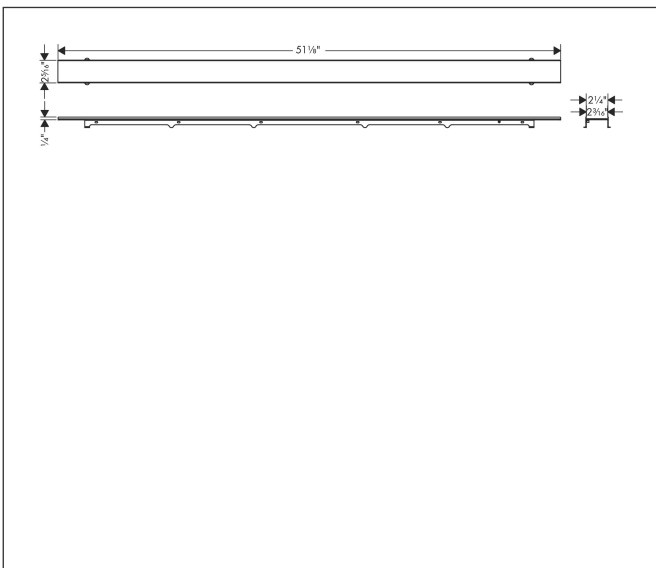

Brand hansgrohe
 Art. Name **RainDrain Rock** Trim Flex for 47 1/4" Rough Cut to Size and Tileable
 Art. Nr. 56034001
 Pos. 1

Product Picture

Features

- Consists of: tileable grate, grate removal tool, hair catcher
- Mounting type: free in the floor, two-sided
- Can be shortened on site
- Frameless design
- Tile thickness: up to 40 mm
- Suitable for every type of tile and tile thickness
- Up to 42 l/min drainage capacity
- Field of application: new construction, renovation
- Grate removal tool allows easy removal of the pre-fab set
- easy to clean
- 50 mm excess length on both sides which can be shortened
- can be shortened to a minimum of 1200 mm
- Grate material: Stainless Steel 304 (1.4301)
- Suitable for primary drainage

Drawing

Technology