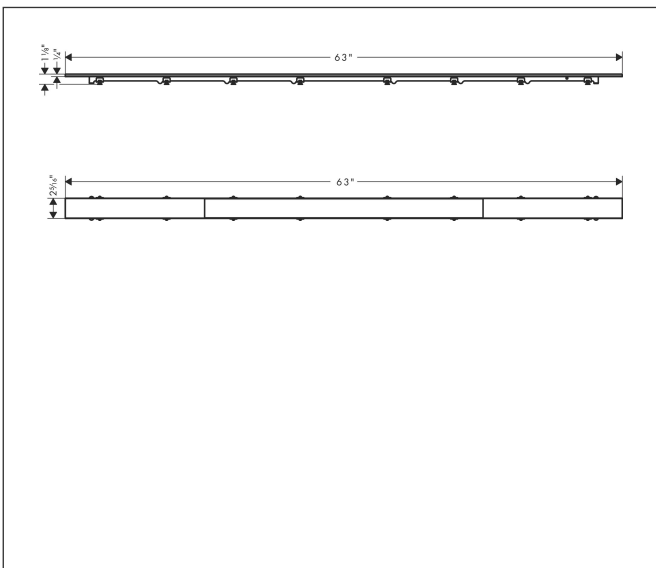

Brand hansgrohe  
 Art. Name **RainDrain Rock** Trim Flex for 59 1/8" Rough Cut to Size and Tileable  
 Art. Nr. 56114001  
 Pos. 1

## Product Picture

## Features

- Consists of: tileable grate, grate removal tool, hair catcher
- Mounting type: free in the floor, two-sided
- Can be shortened on site
- Frameless design
- Tile thickness: up to 40 mm
- Suitable for every type of tile and tile thickness
- Up to 42 l/min drainage capacity
- Field of application: new construction, renovation
- Grate removal tool allows easy removal of the pre-fab set
- easy to clean
- 50 mm excess length on both sides which can be shortened
- can be shortened to a minimum of 1500 mm
- Grate material: Stainless Steel 304 (1.4301)
- Suitable for primary drainage

## Drawing