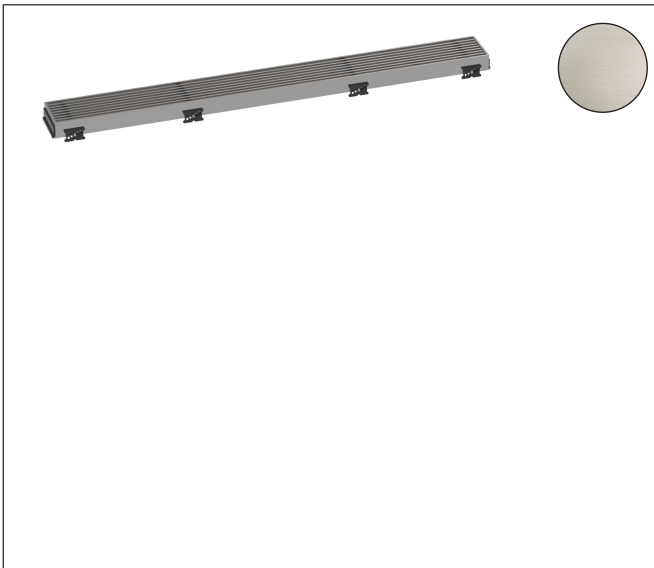

Brand	hansgrohe
Art. Name	<b>RainDrain Match Boardwalk</b> Trim Broadwalk for 27 5/8" Rough with Height Adjustable Frame
Art. Nr.	56117801
Surface	Brushed Stainless Steel
Pos.	1

## Product Picture

## Features

- Consists of: design grate, height adjustable frame, wall installation flange, hair catcher
- Mounting type: wall-mounted, free in the floor
- Easy to clean surface
- Easy adjustment to tile thickness with height adjustable frame (7 - 18 mm)
- Tile thickness: up to 40 mm
- Suitable for any type of tile
- Up to 60 l/min drainage capacity
- Field of application: new construction, renovation
- Grate removal tool allows easy removal of the pre-fab set
- Type of odour seal: mechanical
- Wall mounting possible
- tile inlay depth: 12 mm
- Grate material: Stainless Steel 304 (1.4301)
- Suitable for primary and secondary drainage
- Frame width: 62 mm