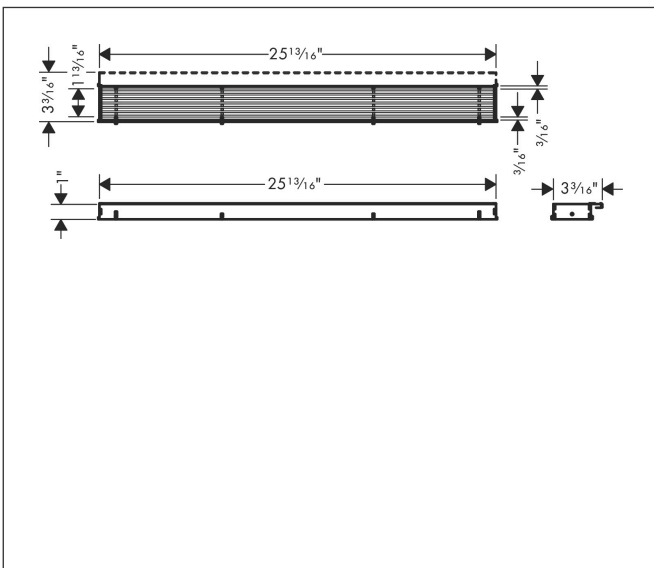

Brand	hansgrohe
Art. Name	RainDrain Match Boardwalk Trim Broadwalk for 27 5/8" Rough with Height Adjustable Frame
Art. Nr.	56117801
Surface	Brushed Stainless Steel
Pos.	1

Product Picture

Features

- Consists of: design grate, height adjustable frame, wall installation flange, hair catcher
- Mounting type: wall-mounted, free in the floor
- Easy to clean surface
- Easy adjustment to tile thickness with height adjustable frame (7 - 18 mm)
- Tile thickness: up to 40 mm
- Suitable for any type of tile
- Up to 60 l/min drainage capacity
- Field of application: new construction, renovation
- Grate removal tool allows easy removal of the pre-fab set
- Type of odour seal: mechanical
- Wall mounting possible
- tile inlay depth: 12 mm
- Grate material: Stainless Steel 304 (1.4301)
- Suitable for primary and secondary drainage
- Frame width: 62 mm

Drawing

Technology