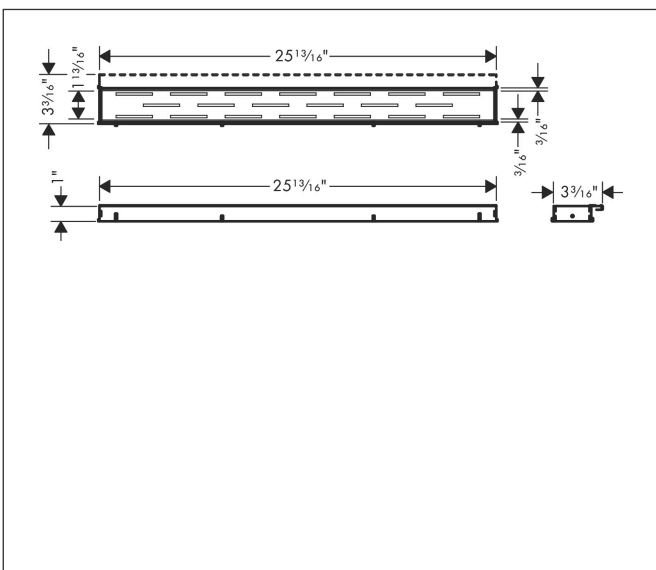

Brand	hansgrohe
Art. Name	RainDrain Match Regular Trim Classic for 27 5/8" Rough with Height Adjustable Frame
Art. Nr.	56118801
Surface	Brushed Stainless Steel
Pos.	1

Product Picture

Features

- Consists of: design grate, height adjustable frame, wall installation flange, hair catcher
- Mounting type: wall-mounted, free in the floor
- Easy to clean surface
- Easy adjustment to tile thickness with height adjustable frame (7 - 18 mm)
- Tile thickness: up to 40 mm
- Suitable for any type of tile
- Up to 60 l/min drainage capacity
- Field of application: new construction, renovation
- Grate removal tool allows easy removal of the pre-fab set
- Type of odour seal: mechanical
- Wall mounting possible
- tile inlay depth: 12 mm
- Grate material: Stainless Steel 304 (1.4301)
- Suitable for primary and secondary drainage
- Frame width: 62 mm

Drawing

Technology