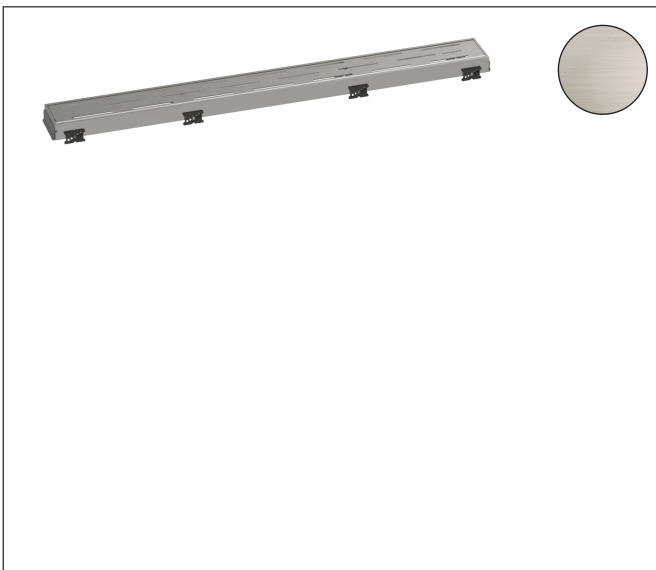

Brand	hansgrohe
Art. Name	RainDrain Match Regular Trim Classic for 27 5/8" Rough with Height Adjustable Frame
Art. Nr.	56118801
Surface	Brushed Stainless Steel
Pos.	1

Product Picture

Features

- Consists of: design grate, height adjustable frame, wall installation flange, hair catcher
- Mounting type: wall-mounted, free in the floor
- Easy to clean surface
- Easy adjustment to tile thickness with height adjustable frame (7 - 18 mm)
- Tile thickness: up to 40 mm
- Suitable for any type of tile
- Up to 60 l/min drainage capacity
- Field of application: new construction, renovation
- Grate removal tool allows easy removal of the pre-fab set
- Type of odour seal: mechanical
- Wall mounting possible
- tile inlay depth: 12 mm
- Grate material: Stainless Steel 304 (1.4301)
- Suitable for primary and secondary drainage
- Frame width: 62 mm

Drawing

Technology