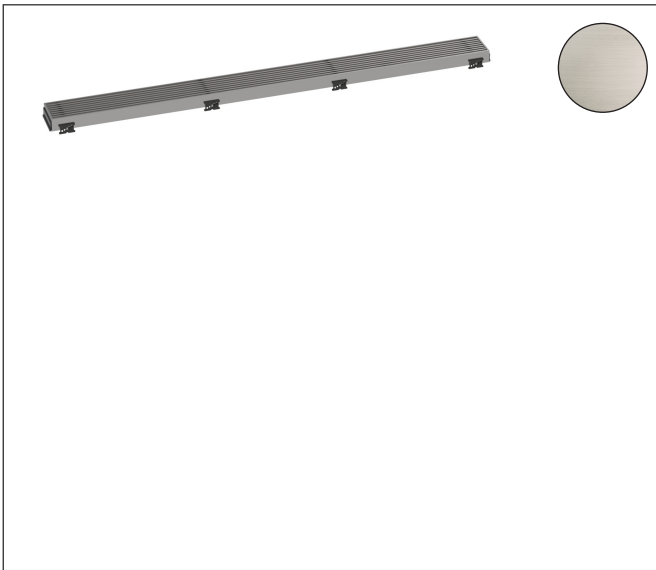

Brand	hansgrohe
Art. Name	<b>RainDrain Match Boardwalk</b> Trim Boardwalk for 35 1/4" Rough with Height Adjustable Frame
Art. Nr.	56121801
Surface	Brushed Stainless Steel
Pos.	1

## Product Picture

## Features

- Consists of: design grate, height adjustable frame, wall installation flange, hair catcher
- Mounting type: wall-mounted, free in the floor
- Easy to clean surface
- Easy adjustment to tile thickness with height adjustable frame (7 - 18 mm)
- Tile thickness: up to 40 mm
- Suitable for any type of tile
- Up to 60 l/min drainage capacity
- Field of application: new construction, renovation
- Grate removal tool allows easy removal of the pre-fab set
- Type of odour seal: mechanical
- Wall mounting possible
- tile inlay depth: 12 mm
- Grate material: Stainless Steel 304 (1.4301)
- Suitable for primary and secondary drainage
- Frame width: 62 mm