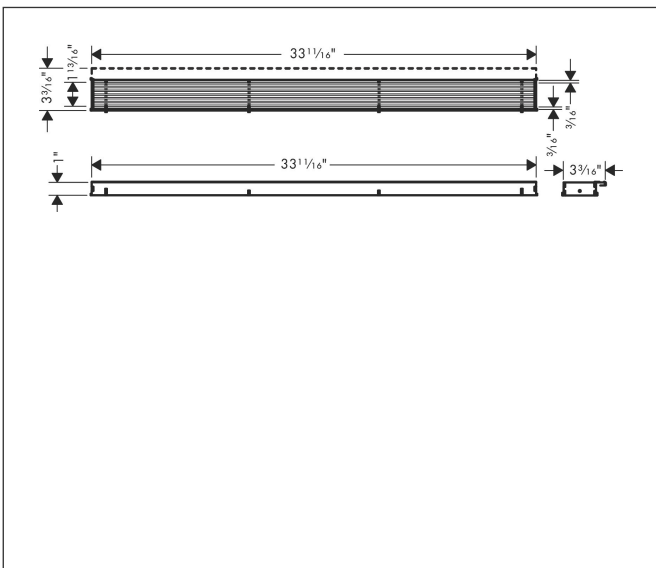

Brand	hansgrohe
Art. Name	RainDrain Match Boardwalk Trim Boardwalk for 35 1/4" Rough with Height Adjustable Frame
Art. Nr.	56121801
Surface	Brushed Stainless Steel
Pos.	1

Product Picture

Features

- Consists of: design grate, height adjustable frame, wall installation flange, hair catcher
- Mounting type: wall-mounted, free in the floor
- Easy to clean surface
- Easy adjustment to tile thickness with height adjustable frame (7 - 18 mm)
- Tile thickness: up to 40 mm
- Suitable for any type of tile
- Up to 60 l/min drainage capacity
- Field of application: new construction, renovation
- Grate removal tool allows easy removal of the pre-fab set
- Type of odour seal: mechanical
- Wall mounting possible
- tile inlay depth: 12 mm
- Grate material: Stainless Steel 304 (1.4301)
- Suitable for primary and secondary drainage
- Frame width: 62 mm

Drawing

Technology