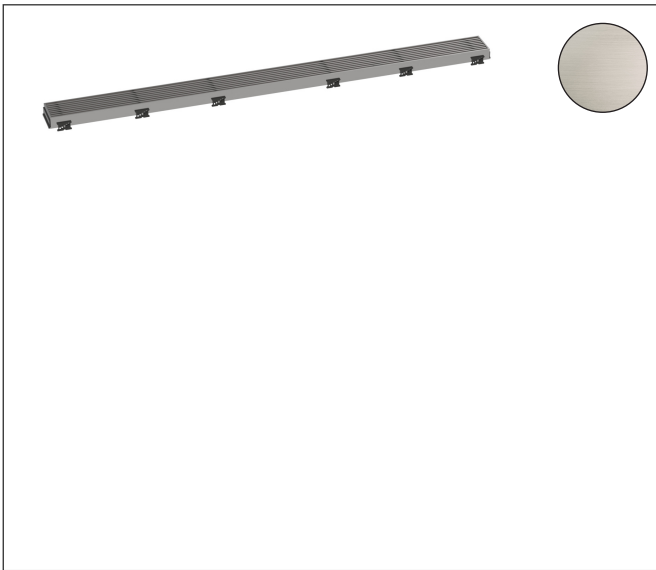

Brand	hansgrohe
Art. Name	RainDrain Match Boardwalk Trim Boardwalk for 39 3/8" Rough with Height Adjustable Frame
Art. Nr.	56123801
Surface	Brushed Stainless Steel
Pos.	1

Product Picture

Features

- Consists of: design grate, height adjustable frame, wall installation flange, hair catcher
- Mounting type: wall-mounted, free in the floor
- Easy to clean surface
- Easy adjustment to tile thickness with height adjustable frame (7 - 18 mm)
- Tile thickness: up to 40 mm
- Suitable for any type of tile
- Up to 60 l/min drainage capacity
- Field of application: new construction, renovation
- Grate removal tool allows easy removal of the pre-fab set
- Type of odour seal: mechanical
- Wall mounting possible
- tile inlay depth: 12 mm
- Grate material: Stainless Steel 304 (1.4301)
- Suitable for primary and secondary drainage
- Frame width: 62 mm

Drawing

Technology