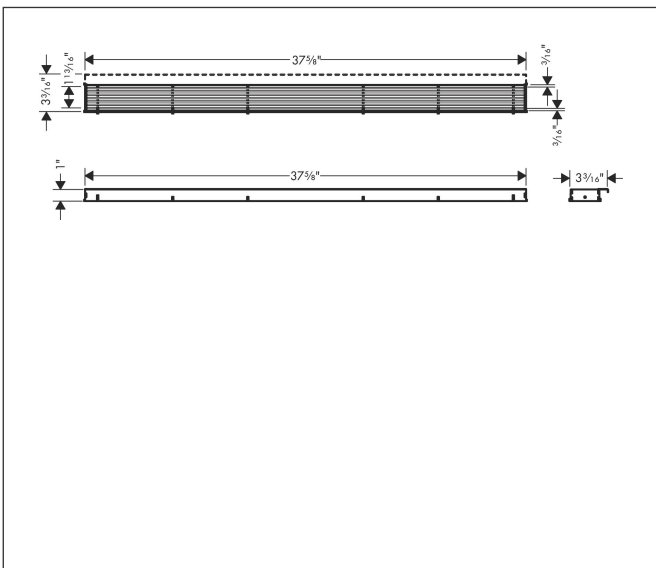

Brand	hansgrohe
Art. Name	RainDrain Match Boardwalk Trim Boardwalk for 39 3/8" Rough with Height Adjustable Frame
Art. Nr.	56123801
Surface	Brushed Stainless Steel
Pos.	1

Product Picture

Features

- Consists of: design grate, height adjustable frame, wall installation flange, hair catcher
- Mounting type: wall-mounted, free in the floor
- Easy to clean surface
- Easy adjustment to tile thickness with height adjustable frame (7 - 18 mm)
- Tile thickness: up to 40 mm
- Suitable for any type of tile
- Up to 60 l/min drainage capacity
- Field of application: new construction, renovation
- Grate removal tool allows easy removal of the pre-fab set
- Type of odour seal: mechanical
- Wall mounting possible
- tile inlay depth: 12 mm
- Grate material: Stainless Steel 304 (1.4301)
- Suitable for primary and secondary drainage
- Frame width: 62 mm

Drawing

Technology