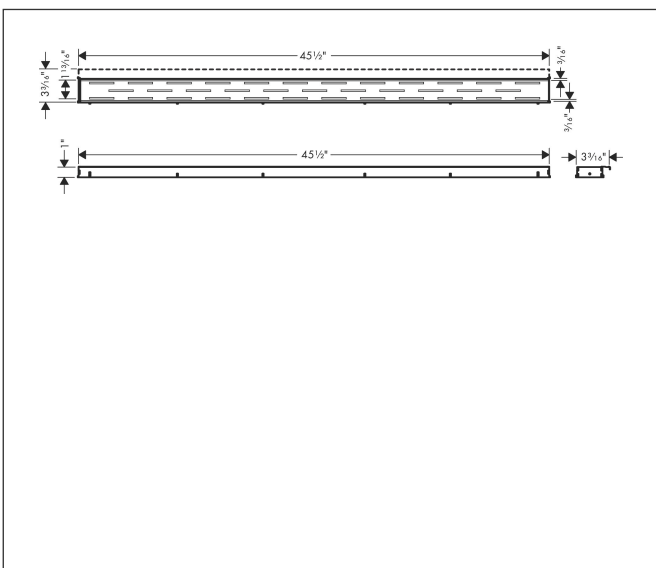

Brand	hansgrohe
Art. Name	RainDrain Match Regular Trim Classic for 47 1/4" Rough with Height Adjustable Frame
Art. Nr.	56126801
Surface	Brushed Stainless Steel
Pos.	1

Product Picture

Features

- Consists of: design grate, height adjustable frame, wall installation flange, hair catcher
- Mounting type: wall-mounted, free in the floor
- Easy to clean surface
- Easy adjustment to tile thickness with height adjustable frame (7 - 18 mm)
- Tile thickness: up to 40 mm
- Suitable for any type of tile
- Up to 60 l/min drainage capacity
- Field of application: new construction, renovation
- Grate removal tool allows easy removal of the pre-fab set
- Type of odour seal: mechanical
- Wall mounting possible
- tile inlay depth: 12 mm
- Grate material: Stainless Steel 304 (1.4301)
- Suitable for primary and secondary drainage
- Frame width: 62 mm

Drawing

Technology