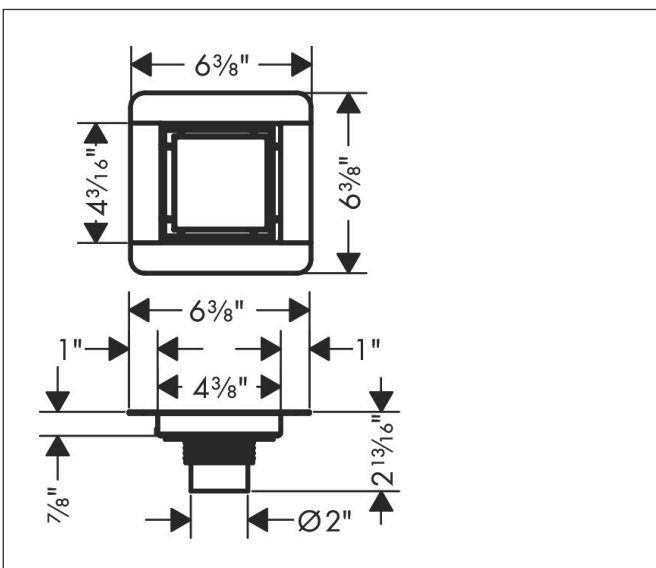

Brand	hansgrohe
Art. Name	RainDrain Brilliance Set 4"x 4" trim tileable rear cover and rough
Art. Nr.	56130801
Surface	Brushed Stainless Steel
Pos.	1

Product Picture

Features

- Consists of: point drain, installation set, pre-assembled sealing membrane, grate removal tool
- Grate material: Stainless Steel 304 (1.4301)
- Pre-assembled sealing membrane
- Direction of outlet: vertical
- Easy to clean surface
- Easy adjustment to tile thickness with height adjustable frame (7 - 18 mm)
- Up to 42 l/min drainage capacity
- Field of application: new construction, renovation
- Tile thickness: up to 40 mm
- Grate removal tool allows easy removal of the pre-fab set
- Mounting type: free in the floor
- Tileable on the back side
- Suitable for primary and secondary drainage

Drawing

Technology