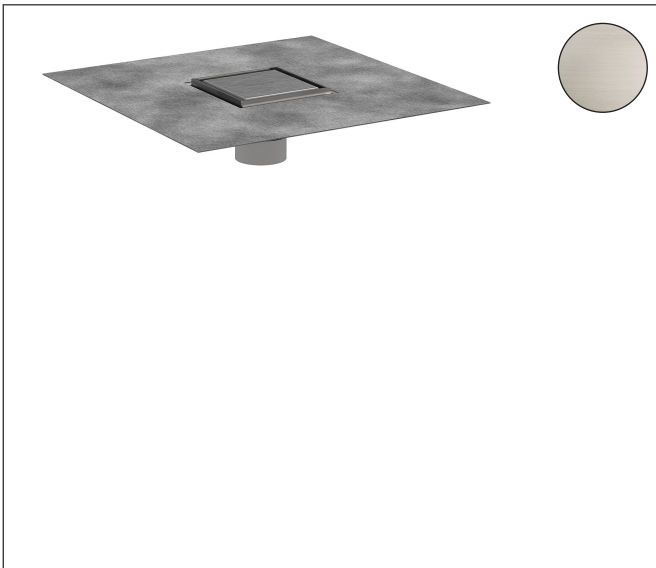

Brand	hansgrohe
Art. Name	RainDrain Brilliance Set 4"x 4" trim tileable rear cover and rough
Art. Nr.	56130801
Surface	Brushed Stainless Steel
Pos.	1

Product Picture

Features

- Consists of: point drain, installation set, pre-assembled sealing membrane, grate removal tool
- Grate material: Stainless Steel 304 (1.4301)
- Pre-assembled sealing membrane
- Direction of outlet: vertical
- Easy to clean surface
- Easy adjustment to tile thickness with height adjustable frame (7 - 18 mm)
- Up to 42 l/min drainage capacity
- Field of application: new construction, renovation
- Tile thickness: up to 40 mm
- Grate removal tool allows easy removal of the pre-fab set
- Mounting type: free in the floor
- Tileable on the back side
- Suitable for primary and secondary drainage