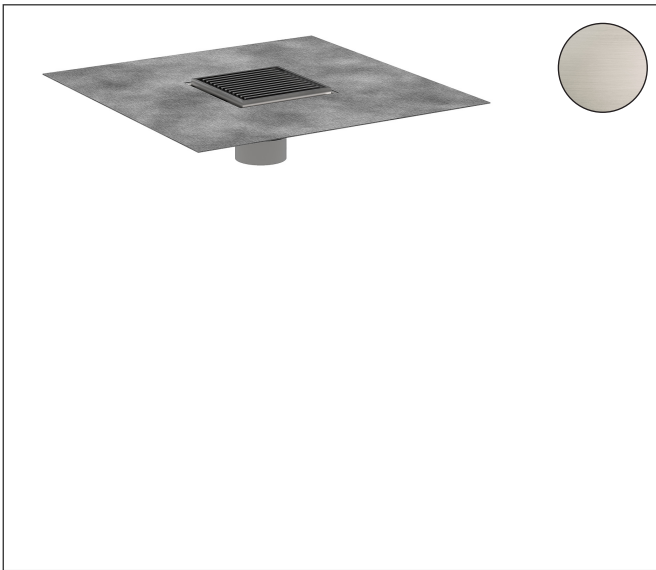

Brand hansgrohe
 Art. Name **RainDrain Brilliance Boardwalk** Set 4"x 4" trim with height adjustable frame and rough
 Art. Nr. 56132801
 Surface Brushed Stainless Steel
 Pos. 1

Product Picture

Features

- Consists of: point drain, installation set, pre-assembled sealing membrane, grate removal tool
- Grate material: Stainless Steel 304 (1.4301)
- Direction of outlet: vertical
- Easy to clean surface
- Easy adjustment to tile thickness with height adjustable frame (7 - 18 mm)
- Up to 42 l/min drainage capacity
- Field of application: new construction, renovation
- Tile thickness: up to 40 mm
- Grate removal tool allows easy removal of the pre-fab set
- With removable hair strainer
- Mounting type: free in the floor
- Suitable for primary and secondary drainage

Drawing

Technology