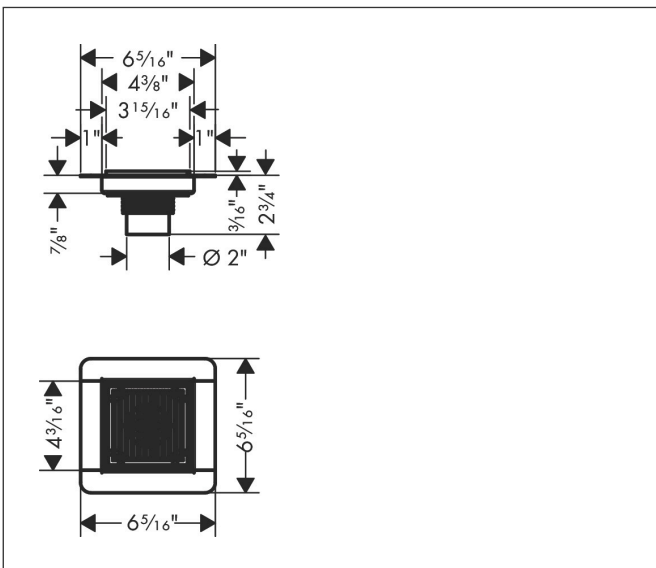

Brand hansgrohe
 Art. Name **RainDrain Brilliance Boardwalk** Set 4"x 4" trim with height adjustable frame and rough
 Art. Nr. 56132801
 Surface Brushed Stainless Steel
 Pos. 1

Product Picture

Features

- Consists of: point drain, installation set, pre-assembled sealing membrane, grate removal tool
- Grate material: Stainless Steel 304 (1.4301)
- Direction of outlet: vertical
- Easy to clean surface
- Easy adjustment to tile thickness with height adjustable frame (7 - 18 mm)
- Up to 42 l/min drainage capacity
- Field of application: new construction, renovation
- Tile thickness: up to 40 mm
- Grate removal tool allows easy removal of the pre-fab set
- With removable hair strainer
- Mounting type: free in the floor
- Suitable for primary and secondary drainage

Drawing

Technology