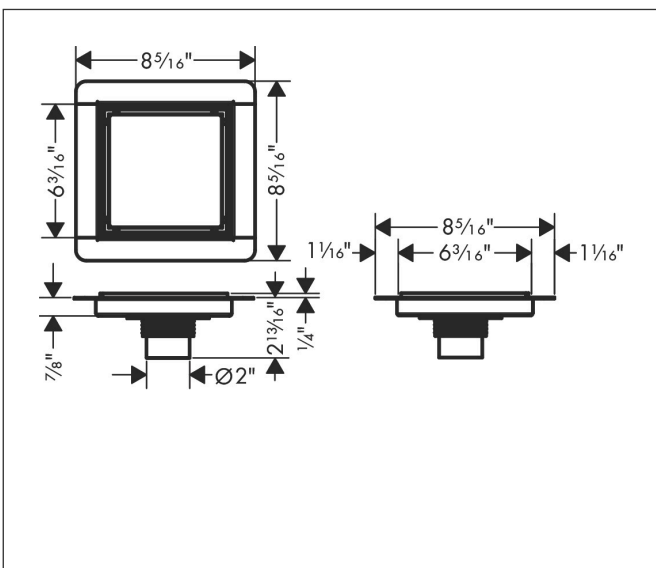

Brand	hansgrohe
Art. Name	RainDrain Brilliance Set 6"x 6" trim tileable rear cover and rough
Art. Nr.	56134671
Surface	matte black
Pos.	1

Product Picture

Features

- Consists of: point drain, installation set, pre-assembled sealing membrane, grate removal tool
- Grate material: Stainless Steel 304 (1.4301)
- Direction of outlet: vertical
- Easy to clean surface
- Easy adjustment to tile thickness with height adjustable frame (7 - 18 mm)
- Up to 42 l/min drainage capacity
- Field of application: new construction, renovation
- Tile thickness: up to 40 mm
- Grate removal tool allows easy removal of the pre-fab set
- Mounting type: free in the floor
- Tileable on the back side
- Suitable for primary and secondary drainage

Drawing

Technology