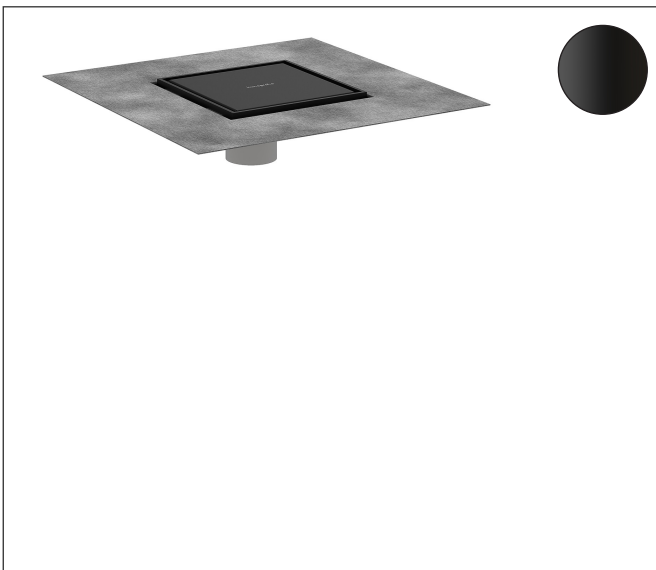

Brand	hansgrohe
Art. Name	RainDrain Brilliance Set 6"x 6" trim tileable rear cover and rough
Art. Nr.	56134671
Surface	matte black
Pos.	1

Product Picture

Features

- Consists of: point drain, installation set, pre-assembled sealing membrane, grate removal tool
- Grate material: Stainless Steel 304 (1.4301)
- Direction of outlet: vertical
- Easy to clean surface
- Easy adjustment to tile thickness with height adjustable frame (7 - 18 mm)
- Up to 42 l/min drainage capacity
- Field of application: new construction, renovation
- Tile thickness: up to 40 mm
- Grate removal tool allows easy removal of the pre-fab set
- Mounting type: free in the floor
- Tileable on the back side
- Suitable for primary and secondary drainage