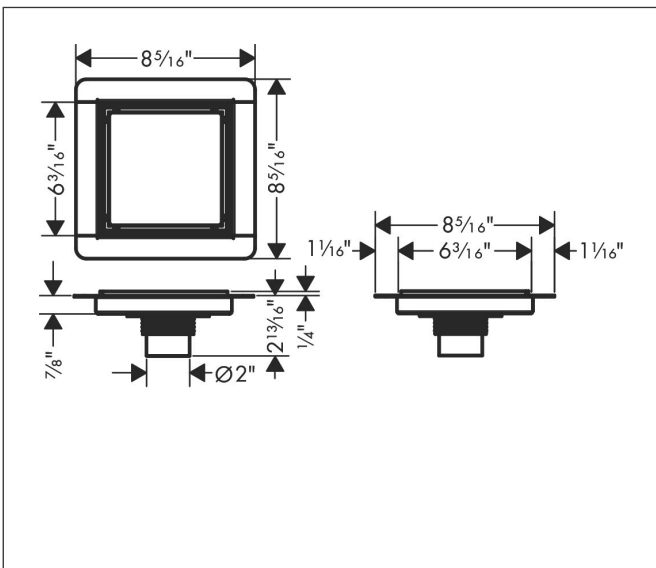

Brand	hansgrohe
Art. Name	RainDrain Brilliance Set 6"x 6" trim tileable rear cover and rough
Art. Nr.	56134801
Surface	Brushed Stainless Steel
Pos.	1

Product Picture

Features

- Consists of: point drain, installation set, pre-assembled sealing membrane, grate removal tool
- Grate material: Stainless Steel 304 (1.4301)
- Direction of outlet: vertical
- Easy to clean surface
- Easy adjustment to tile thickness with height adjustable frame (7 - 18 mm)
- Up to 42 l/min drainage capacity
- Field of application: new construction, renovation
- Tile thickness: up to 40 mm
- Grate removal tool allows easy removal of the pre-fab set
- Mounting type: free in the floor
- Tileable on the back side
- Suitable for primary and secondary drainage

Drawing

Technology