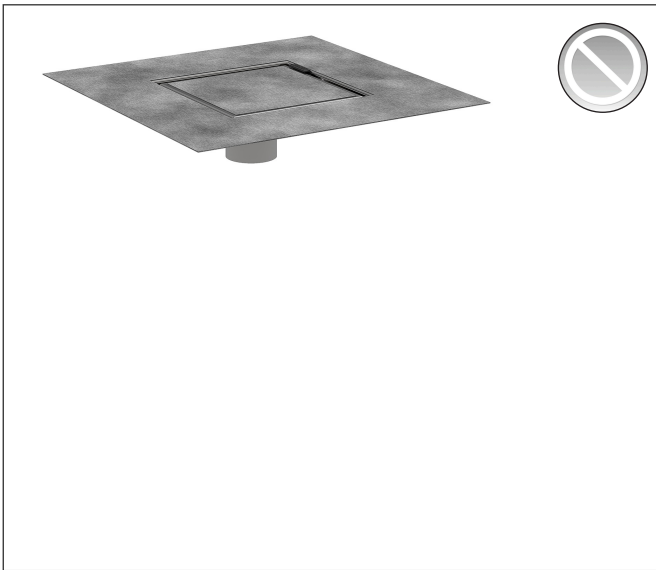

Brand hansgrohe
 Art. Name **RainDrain Rock** Set 6"x 6" trim with rough
 Art. Nr. 56137001
 Pos. 1

Product Picture

Drawing

Features

- Consists of: point drain, installation set, pre-assembled sealing membrane, grate removal tool
- Grate material: Stainless Steel 304 (1.4301)
- Pre-assembled sealing membrane
- Easy to clean surface
- Easy adjustment to tile thickness with height adjustable frame (7 - 18 mm)
- Up to 42 l/min drainage capacity
- Field of application: new construction, renovation
- Tile thickness: up to 40 mm
- Grate removal tool allows easy removal of the pre-fab set
- Tileable
- Suitable for primary and secondary drainage