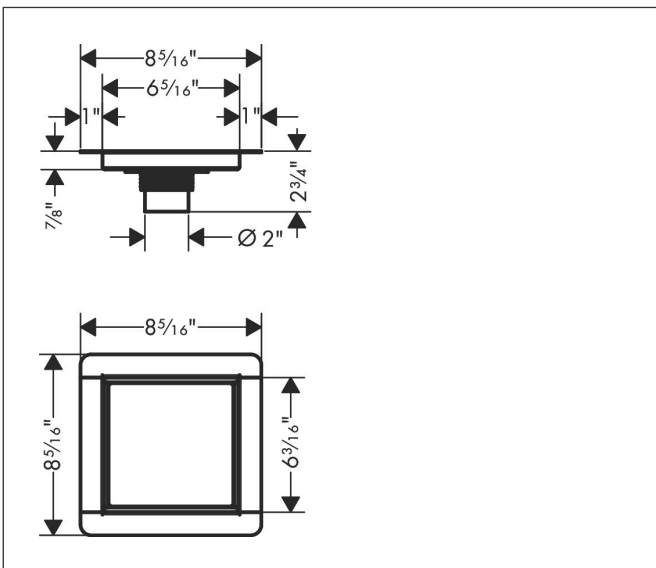

Brand hansgrohe
 Art. Name **RainDrain Rock** Set 6"x 6" trim with rough
 Art. Nr. 56137001
 Pos. 1

Product Picture

Drawing

Features

- Consists of: point drain, installation set, pre-assembled sealing membrane, grate removal tool
- Grate material: Stainless Steel 304 (1.4301)
- Pre-assembled sealing membrane
- Easy to clean surface
- Easy adjustment to tile thickness with height adjustable frame (7 - 18 mm)
- Up to 42 l/min drainage capacity
- Field of application: new construction, renovation
- Tile thickness: up to 40 mm
- Grate removal tool allows easy removal of the pre-fab set
- Tileable
- Suitable for primary and secondary drainage