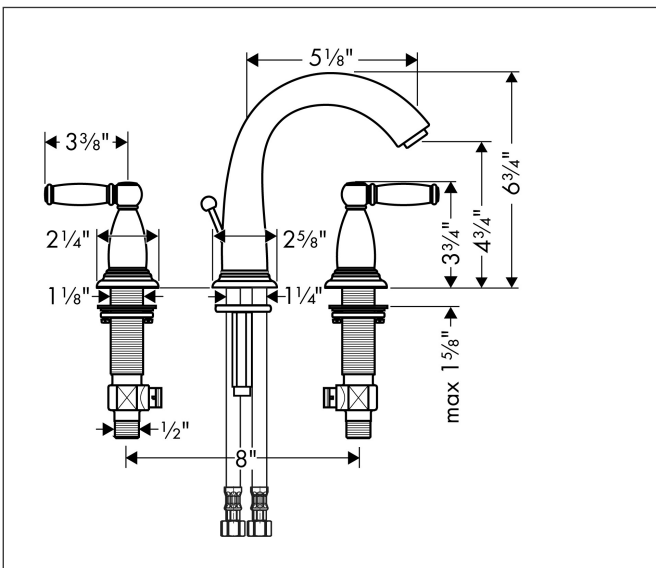

Brand hansgrohe
 Art. Name **Swing C** Widespread Faucet with Pop-Up Drain, 1.2 GPM
 Art. Nr. 06117000
 Surface Chrome
 Pos. 1

Product Picture

Features

- Handle design: lever handle
- Spray pattern: aerated spray
- Maximum flow rate (at 3 bar): 4.5 l/min
- Ceramic valves hot/cold 90°
- Pop-up drain G 1

Drawing

Technology