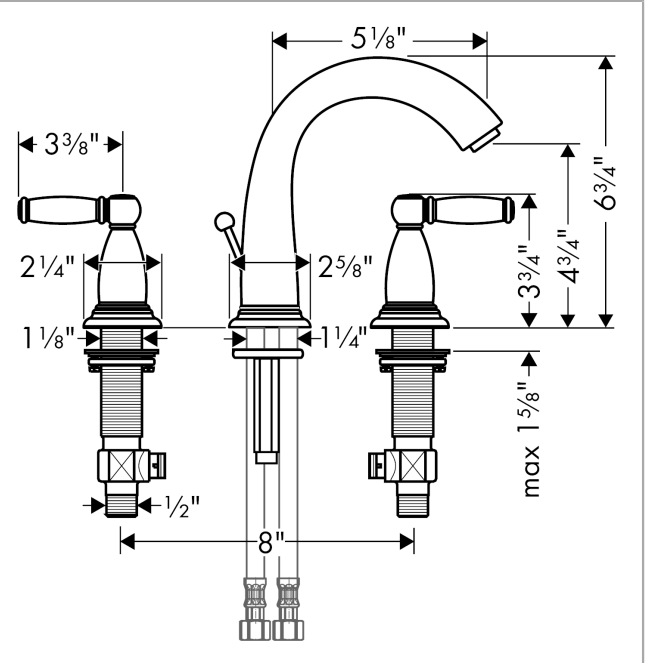

**Swing C**  
**Widespread Faucet with Pop-Up Drain, 1.2 GPM**  
 Finishes : **rubbed bronze** Part no. : **06117920**

**Description**

**Features**

- Aerated spray
- Flow: 1.2 GPM (4.5 L/Min)
- 90° ceramic valves
- Includes pop-up drain

## Swing C

**Widespread Faucet with Pop-Up Drain, 1.2 GPM**

Finishes : **rubbed bronze** Part no. : **06117920**

### Spare parts list

Year of production: >02/08

Pos.	Description	Part no.	Price	PU
1	handle	88612920	-	1
2	escutcheon	88600920	-	1
3	shut off unit right closing	94009000	-	1
4	valve	88503000	-	1
5	fixing set for shut off unit	88511000	-	1
6	shut off unit left closing	94008000	-	1
7	spout cpl.	88603920	-	1
8	aerator M24x1 (5 l/min)	88744920	-	1
9	pull rod	88541920	-	1
10	fixing set	96016000	-	1
11	connection hose 17½" M10x1 3/8"	94071001	-	1