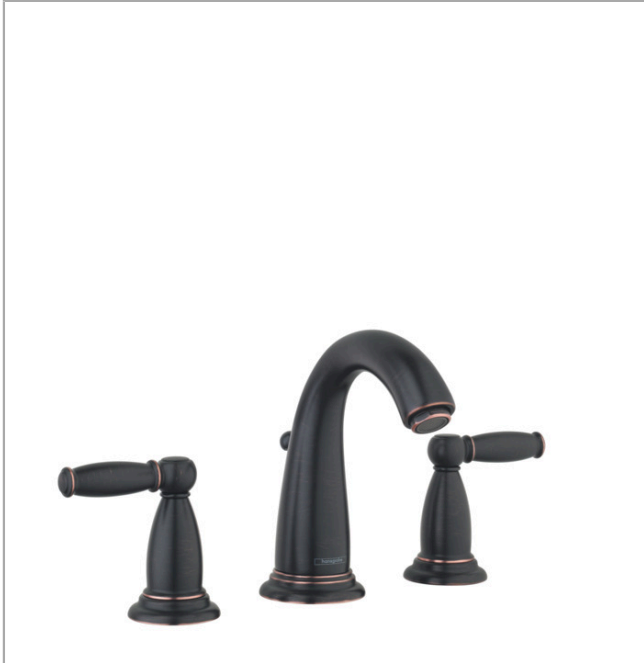

Product image