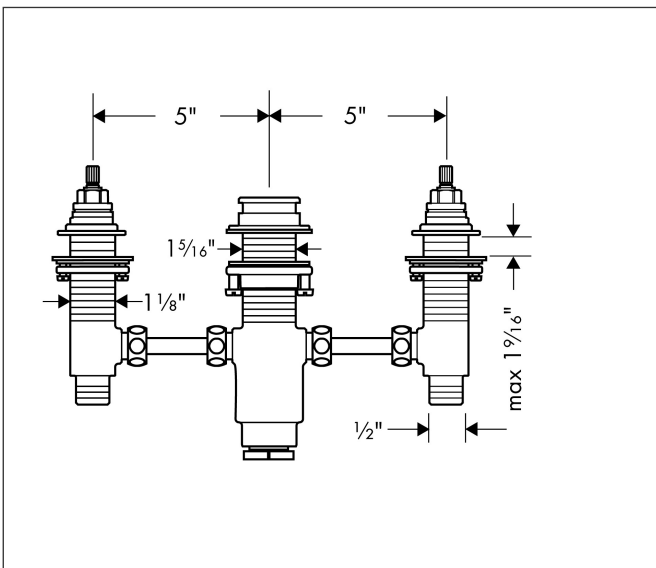

Brand hansgrohe
Art. Name Rough, 3-Hole Roman Tub Set
Art. Nr. 06607000
Pos. 1

Product Picture

Features

- Connection thread: 1/2" NPT
- Ceramic valves hot/cold 90°

Drawing

Brand hansgrohe
Art. Name Rough, 3-Hole Roman Tub Set
Art. Nr. 06607000
Pos. 1

Spare Parts Drawings for build year: >02/02

Brand hansgrohe
 Art. Name Rough, 3-Hole Roman Tub Set
 Art. Nr. 06607000
 Pos. 1

Spare parts list for build year: >02/02

Pos.	Description	Article number
1	shut off unit right closing	94009000
2	shut off unit left closing	94008000
3	valve	88503000
4	fixing set for shut off unit	96078000
5	fixing set for 4 hole bath mixer spout	96080000
6	squeezing connection	88513000