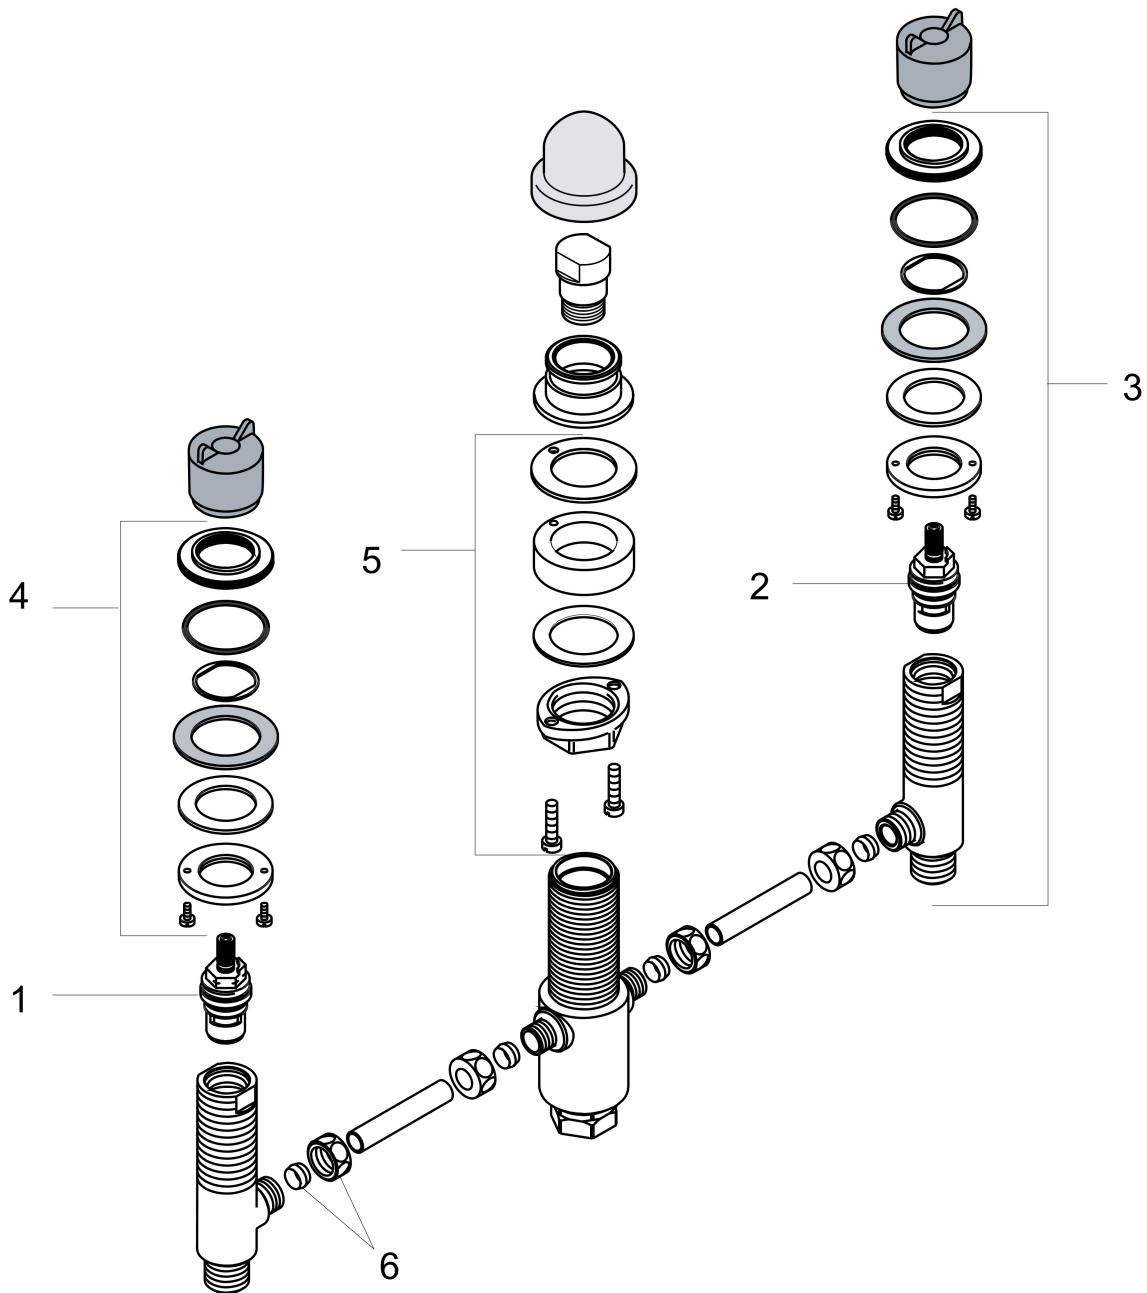

Brand hansgrohe
Art. Name Rough, 3-Hole Roman Tub Set
Art. Nr. 06607000
Pos. 1

Product Picture

Features

- Connection thread: 1/2" NPT
- Ceramic valves hot/cold 90°

Drawing

Brand hansgrohe
Art. Name Rough, 3-Hole Roman Tub Set
Art. Nr. 06607000
Pos. 1

Spare Parts Drawings for build year: >02/02

Brand hansgrohe
 Art. Name Rough, 3-Hole Roman Tub Set
 Art. Nr. 06607000
 Pos. 1

Spare parts list for build year: >02/02

Pos.	Description	Article number
1	shut off unit right closing	94009000
2	shut off unit left closing	94008000
3	valve	88503000
4	fixing set for shut off unit	96078000
5	fixing set for 4 hole bath mixer spout	96080000
6	squeezing connection	88513000