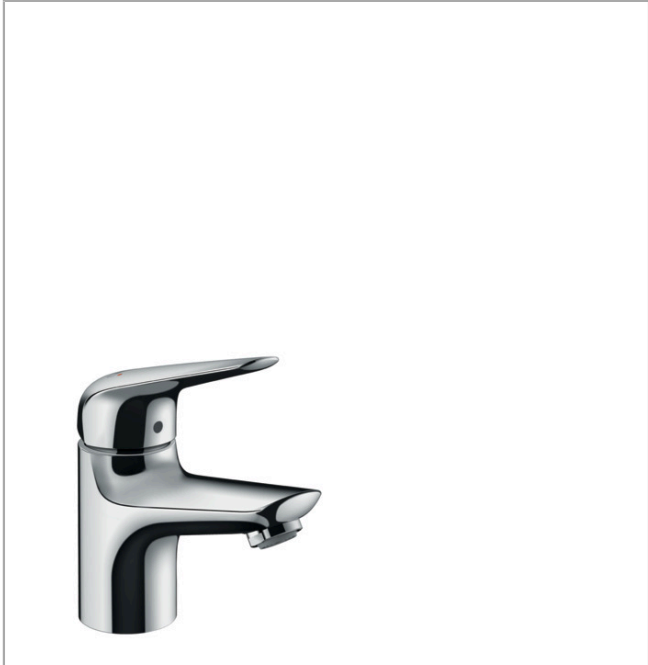

Focus N
Single-Hole Faucet 70 with Pop-Up Drain, 1.2 GPM
 Finishes : **chrome** Part no. : **71020001**

Description

Features

- Aerated spray
- Flow: 1.2 GPM (4.5 L/Min)
- Ceramic cartridge
- Includes pop-up drain

Item details

List Price \$ 174.00

Technology

Compliance

Product image

Scale drawing

Focus N
Single-Hole Faucet 70 with Pop-Up Drain, 1.2 GPM
 Finishes : **chrome** Part no. : **71020001**

Exploded drawing

Year of production: >07/18

Focus N**Single-Hole Faucet 70 with Pop-Up Drain, 1.2 GPM**Finishes : **chrome** Part no. : **71020001****Spare parts list**

Year of production: >07/18

Pos.	Description	Part no.	Price	PU
1	screw cover	96338000	-	1
2	nut	97209000	-	1
3	O-Ring 32x2	98193000	-	1
4	cartridge, assy	95646001	-	1
5	locking screw for handle	95140000	-	1
6	seal	95008000	-	1
7	adapter for cartridge	98750000	-	1
8	O-Ring 30x2	98186000	-	1
9	O-ring 35x2	92604000	-	1
10	screw M8 x 68	97736000	-	1
11	seal Ø 42	98722000	-	1
12	fixing set	96016000	-	1
13	connection hose 23½" M8x0,75 3/8"	98600001	-	1
14	flange	97406000	-	1
15	pull rod	96657000	-	1
a	pop up waste	88509000	-	1
b	handle	93192000	-	1
c	aerator M24x1 (4,5 l/min)	92877000	-	1