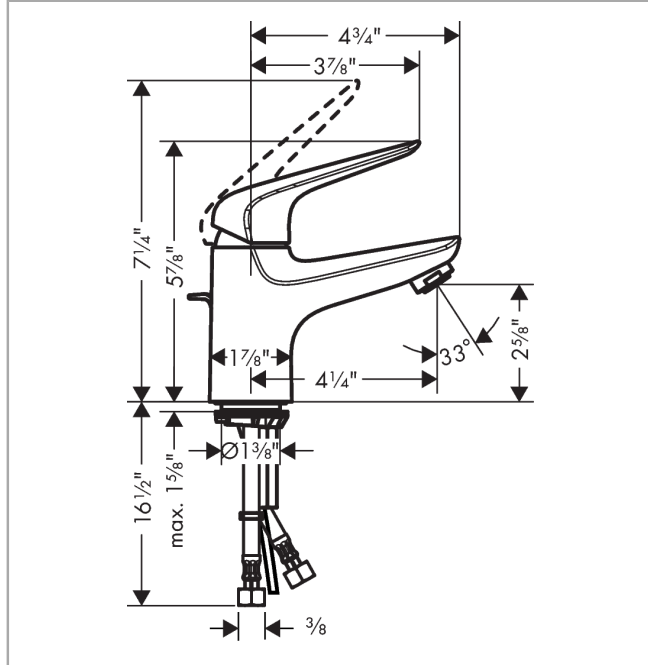

Focus N
Single-Hole Faucet 70 with Pop-Up Drain, 1.2 GPM
 Finishes : **chrome** Part no. : **71020001**

Description

Features

- Aerated spray
- Flow: 1.2 GPM (4.5 L/Min)
- Ceramic cartridge
- Includes pop-up drain

Item details

List Price \$ 174.00

Technology

Compliance

Product image

Scale drawing

Focus N
Single-Hole Faucet 70 with Pop-Up Drain, 1.2 GPM
 Finishes : **chrome** Part no. : **71020001**

Exploded drawing

Year of production: >07/18

Focus N**Single-Hole Faucet 70 with Pop-Up Drain, 1.2 GPM**Finishes : **chrome** Part no. : **71020001****Spare parts list**

Year of production: >07/18

Pos.	Description	Part no.	Price	PU
1	screw cover	96338000	-	1
2	nut	97209000	-	1
3	O-Ring 32x2	98193000	-	1
4	cartridge, assy	95646001	-	1
5	locking screw for handle	95140000	-	1
6	seal	95008000	-	1
7	adapter for cartridge	98750000	-	1
8	O-Ring 30x2	98186000	-	1
9	O-ring 35x2	92604000	-	1
10	screw M8 x 68	97736000	-	1
11	seal Ø 42	98722000	-	1
12	fixing set	96016000	-	1
13	connection hose 23½" M8x0,75 3/8"	98600001	-	1
14	flange	97406000	-	1
15	pull rod	96657000	-	1
a	pop up waste	88509000	-	1
b	handle	93192000	-	1
c	aerator M24x1 (4,5 l/min)	92877000	-	1