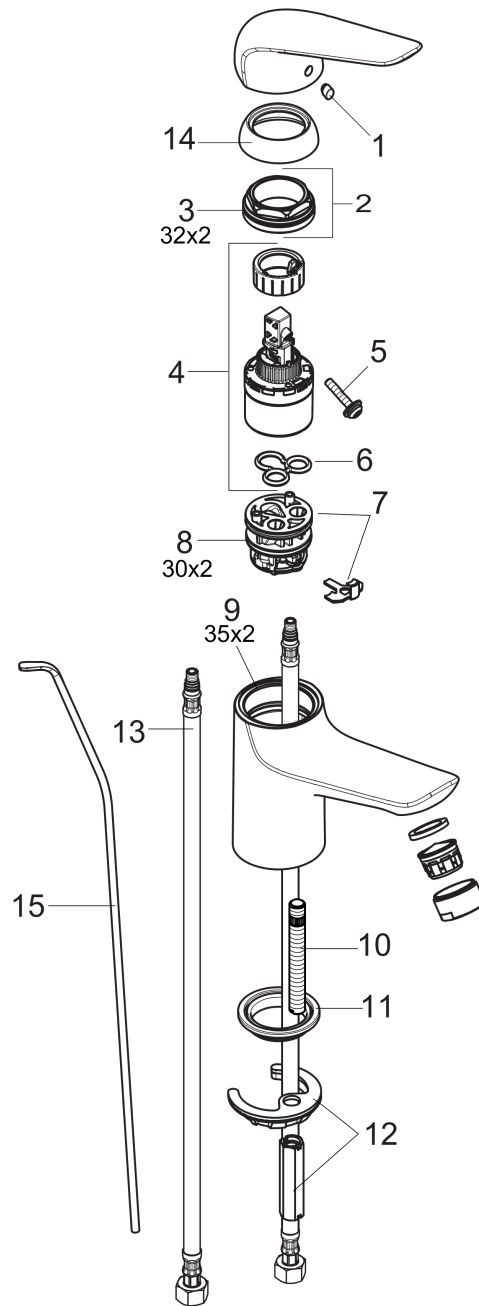

Focus N
Single-Hole Faucet 70 with Pop-Up Drain, 1.2 GPM
 Finishes : **chrome** Part no. : **71020001**

Description

Features

- Aerated spray
- Flow: 1.2 GPM (4.5 L/Min)
- Ceramic cartridge
- Includes pop-up drain

Item details

List Price \$ 174.00

Technology

Compliance

Product image

Scale drawing

Focus N
Single-Hole Faucet 70 with Pop-Up Drain, 1.2 GPM
 Finishes : **chrome** Part no. : **71020001**

Exploded drawing

Year of production: >07/18

Focus N**Single-Hole Faucet 70 with Pop-Up Drain, 1.2 GPM**Finishes : **chrome** Part no. : **71020001****Spare parts list**

Year of production: >07/18

Pos.	Description	Part no.	Price	PU
1	screw cover	96338000	-	1
2	nut	97209000	-	1
3	O-Ring 32x2	98193000	-	1
4	cartridge, assy	95646001	-	1
5	locking screw for handle	95140000	-	1
6	seal	95008000	-	1
7	adapter for cartridge	98750000	-	1
8	O-Ring 30x2	98186000	-	1
9	O-ring 35x2	92604000	-	1
10	screw M8 x 68	97736000	-	1
11	seal Ø 42	98722000	-	1
12	fixing set	96016000	-	1
13	connection hose 23½" M8x0,75 3/8"	98600001	-	1
14	flange	97406000	-	1
15	pull rod	96657000	-	1
a	pop up waste	88509000	-	1
b	handle	93192000	-	1
c	aerator M24x1 (4,5 l/min)	92877000	-	1