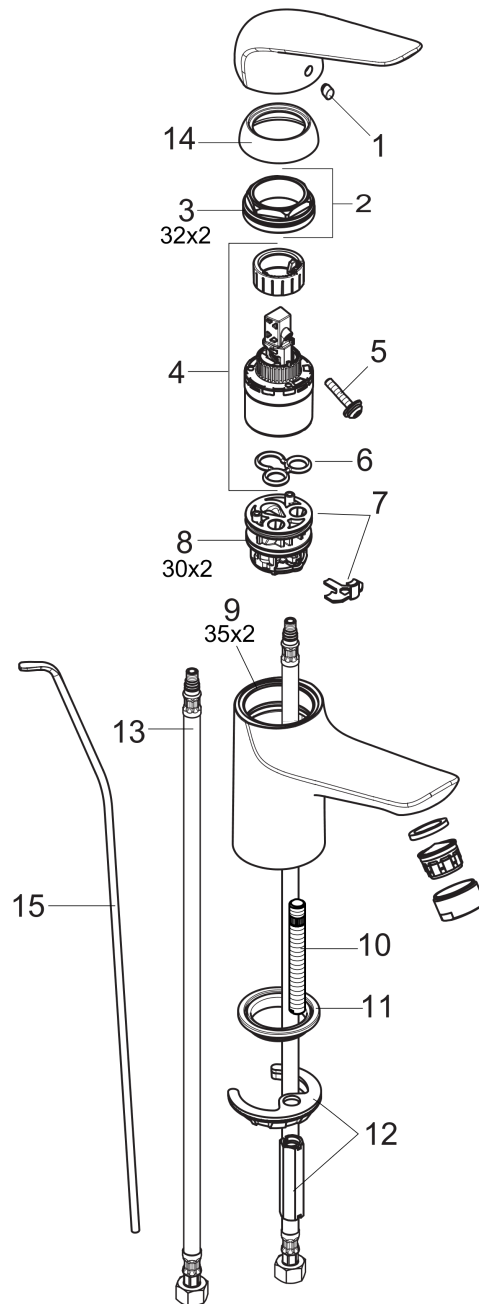

Focus N
Single-Hole Faucet 70 with Pop-Up Drain, 1.2 GPM
 Finishes : **brushed nickel** Part no. : **71020821**

Description

Features

- Aerated spray
- Flow: 1.2 GPM (4.5 L/Min)
- Ceramic cartridge
- Includes pop-up drain

Item details

List Price \$ 221.00

Technology

Compliance

Product image

Scale drawing

Focus N
Single-Hole Faucet 70 with Pop-Up Drain, 1.2 GPM
 Finishes : **brushed nickel** Part no. : **71020821**

Exploded drawing

Year of production: >07/18

Focus N**Single-Hole Faucet 70 with Pop-Up Drain, 1.2 GPM**Finishes : **brushed nickel** Part no. : **71020821****Spare parts list**

Year of production: >07/18

Pos.	Description	Part no.	Price	PU
1	screw cover	96338000	-	1
2	nut	97209000	-	1
3	O-Ring 32x2	98193000	-	1
4	cartridge, assy	95646001	-	1
5	locking screw for handle	95140000	-	1
6	seal	95008000	-	1
7	adapter for cartridge	98750000	-	1
8	O-Ring 30x2	98186000	-	1
9	O-ring 35x2	92604000	-	1
10	screw M8 x 68	97736000	-	1
11	seal Ø 42	98722000	-	1
12	fixing set	96016000	-	1
13	connection hose 23½" M8x0,75 3/8"	98600001	-	1
14	flange	97406820	-	1
15	pull rod	96657820	-	1
a	aerator M24x1 (4,5 l/min)	92877820	-	1
b	pop up waste	88509820	-	1
c	handle	93192820	-	1