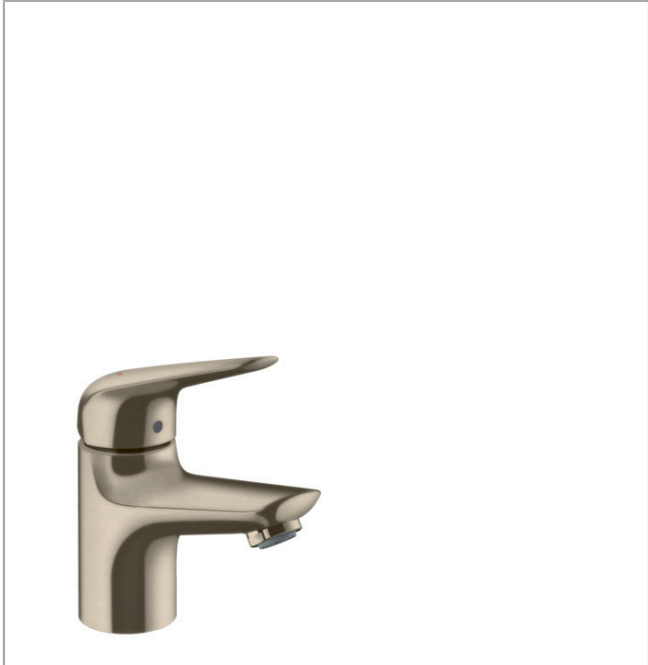

Focus N
Single-Hole Faucet 70 with Pop-Up Drain, 1.2 GPM
 Finishes : **brushed nickel** Part no. : **71020821**

Description

Features

- Aerated spray
- Flow: 1.2 GPM (4.5 L/Min)
- Ceramic cartridge
- Includes pop-up drain

Item details

List Price \$ 221.00

Technology

Compliance

Product image

Scale drawing

Focus N
Single-Hole Faucet 70 with Pop-Up Drain, 1.2 GPM
 Finishes : **brushed nickel** Part no. : **71020821**

Exploded drawing

Year of production: >07/18

Focus N**Single-Hole Faucet 70 with Pop-Up Drain, 1.2 GPM**Finishes : **brushed nickel** Part no. : **71020821****Spare parts list**

Year of production: >07/18

Pos.	Description	Part no.	Price	PU
1	screw cover	96338000	-	1
2	nut	97209000	-	1
3	O-Ring 32x2	98193000	-	1
4	cartridge, assy	95646001	-	1
5	locking screw for handle	95140000	-	1
6	seal	95008000	-	1
7	adapter for cartridge	98750000	-	1
8	O-Ring 30x2	98186000	-	1
9	O-ring 35x2	92604000	-	1
10	screw M8 x 68	97736000	-	1
11	seal Ø 42	98722000	-	1
12	fixing set	96016000	-	1
13	connection hose 23½" M8x0,75 3/8"	98600001	-	1
14	flange	97406820	-	1
15	pull rod	96657820	-	1
a	aerator M24x1 (4,5 l/min)	92877820	-	1
b	pop up waste	88509820	-	1
c	handle	93192820	-	1