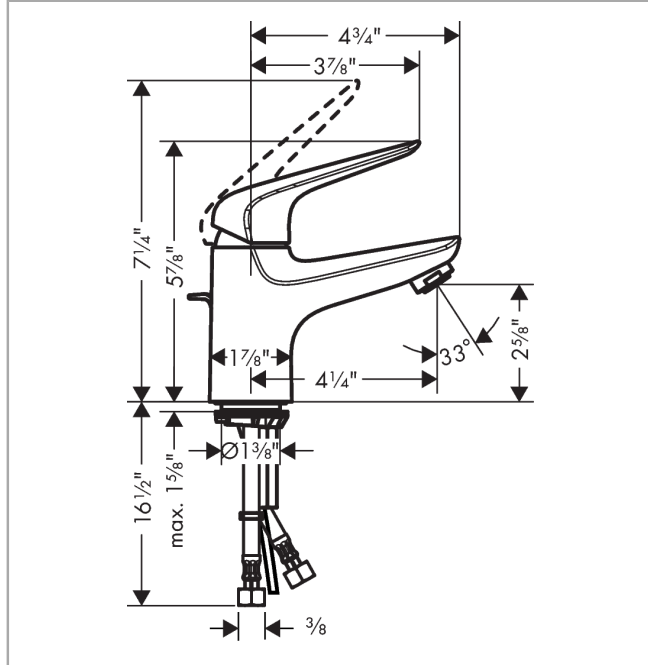

Focus N
Single-Hole Faucet 70 with Pop-Up Drain, 1.2 GPM
 Finishes : **brushed nickel** Part no. : **71020821**

Description

Features

- Aerated spray
- Flow: 1.2 GPM (4.5 L/Min)
- Ceramic cartridge
- Includes pop-up drain

Item details

List Price \$ 221.00

Technology

Compliance

Product image

Scale drawing

Focus N
Single-Hole Faucet 70 with Pop-Up Drain, 1.2 GPM
 Finishes : **brushed nickel** Part no. : **71020821**

Exploded drawing

Year of production: >07/18

Focus N**Single-Hole Faucet 70 with Pop-Up Drain, 1.2 GPM**Finishes : **brushed nickel** Part no. : **71020821****Spare parts list**

Year of production: >07/18

Pos.	Description	Part no.	Price	PU
1	screw cover	96338000	-	1
2	nut	97209000	-	1
3	O-Ring 32x2	98193000	-	1
4	cartridge, assy	95646001	-	1
5	locking screw for handle	95140000	-	1
6	seal	95008000	-	1
7	adapter for cartridge	98750000	-	1
8	O-Ring 30x2	98186000	-	1
9	O-ring 35x2	92604000	-	1
10	screw M8 x 68	97736000	-	1
11	seal Ø 42	98722000	-	1
12	fixing set	96016000	-	1
13	connection hose 23½" M8x0,75 3/8"	98600001	-	1
14	flange	97406820	-	1
15	pull rod	96657820	-	1
a	aerator M24x1 (4,5 l/min)	92877820	-	1
b	pop up waste	88509820	-	1
c	handle	93192820	-	1