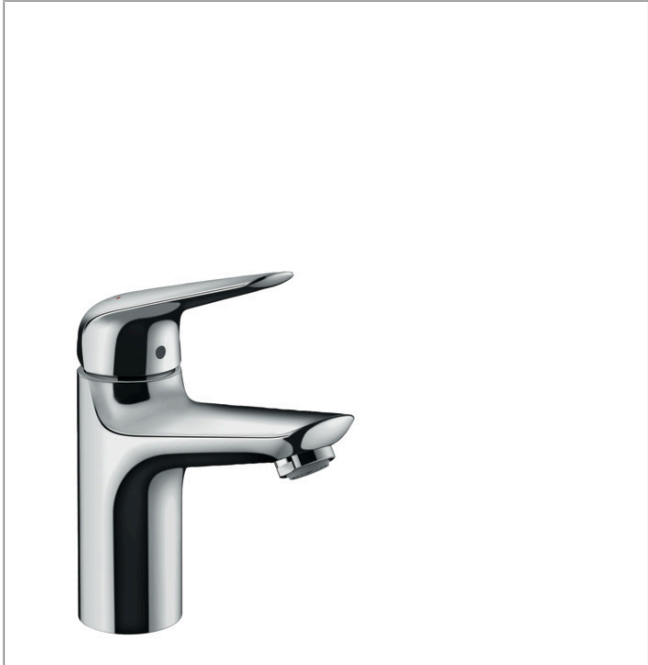

**Focus N**  
**Single-Hole Faucet 100 with Pop-Up Drain, 1.2 GPM**  
 Finishes : **chrome** Part no. : **71030001**

**Description**

**Features**

- Aerated spray
- Flow: 1.2 GPM (4.5 L/Min)
- Ceramic cartridge
- Includes pop-up drain

**Item details**

List Price \$ 195.00

**Technology**

**Compliance**

**Product image**

**Scale drawing**

**Focus N**  
**Single-Hole Faucet 100 with Pop-Up Drain, 1.2 GPM**  
 Finishes : **chrome** Part no. : **71030001**

### Single-Hole Faucet 100 with Pop-Up Drain, 1.2 GPM

Finishes : **chrome** Part no. : **71030001**