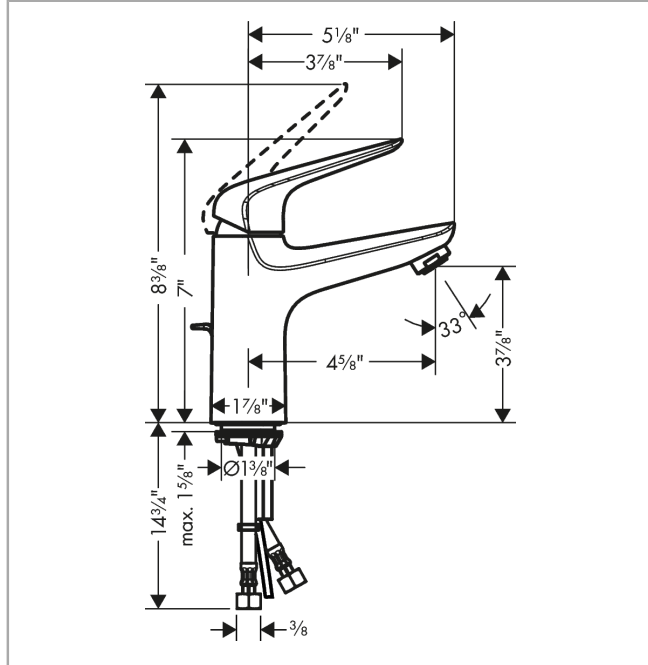

**Focus N**  
**Single-Hole Faucet 100 with Pop-Up Drain, 1.2 GPM**  
 Finishes : **chrome** Part no. : **71030001**

**Description**

**Features**

- Aerated spray
- Flow: 1.2 GPM (4.5 L/Min)
- Ceramic cartridge
- Includes pop-up drain

**Item details**

List Price \$ 195.00

**Technology**

**Compliance**

**Product image**

**Scale drawing**

**Focus N**  
**Single-Hole Faucet 100 with Pop-Up Drain, 1.2 GPM**  
 Finishes : **chrome** Part no. : **71030001**

### Single-Hole Faucet 100 with Pop-Up Drain, 1.2 GPM

Finishes : **chrome** Part no. : **71030001**

#### Spare parts list

Year of production: >07/18

Pos.	Description	Part no.	Price	PU
1	screw cover	96338000	-	1
2	nut	97209000	-	1
3	O-Ring 32x2	98193000	-	1
4	cartridge, assy	95646001	-	1
5	locking screw for handle	95140000	-	1
6	seal	95008000	-	1
7	adapter for cartridge	98750000	-	1
8	O-Ring 30x2	98186000	-	1
9	O-ring 35x2	92604000	-	1
10	screw M8 x 68	97736000	-	1
11	seal Ø 42	98722000	-	1
12	fixing set	96016000	-	1
13	connection hose 23½" M8x0,75 3/8"	98600001	-	1
14	flange	97406000	-	1
15	pull rod	96657000	-	1
a	pop up waste	88509000	-	1
b	handle	93192000	-	1
c	aerator M24x1 (4,5 l/min)	92877000	-	1