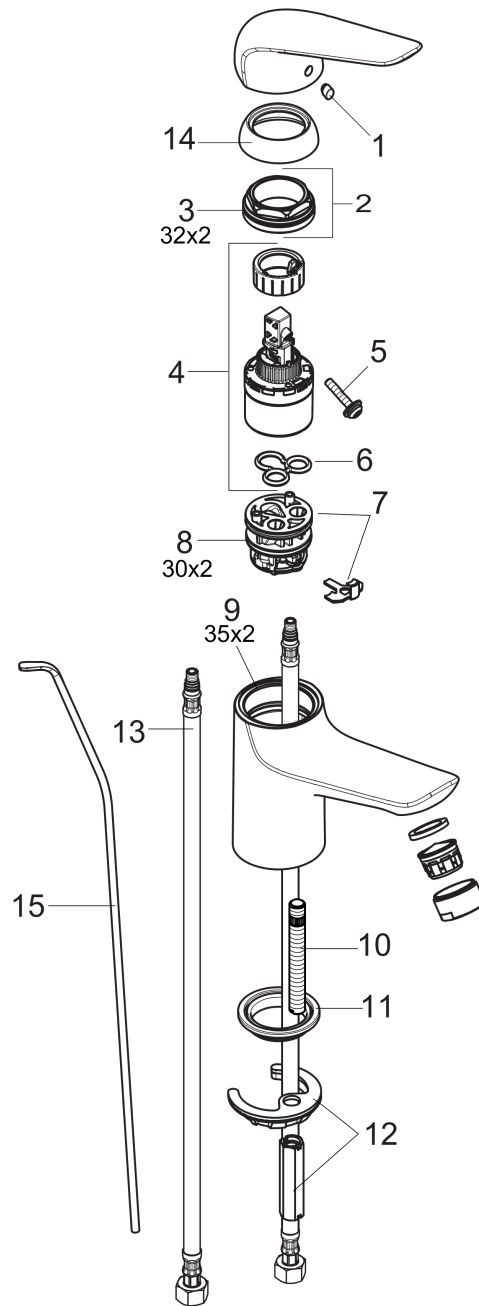

Focus N
Single-Hole Faucet 100 with Pop-Up Drain, 1.2 GPM
Finishes : **chrome** Part no. : **71030001**

Exploded drawing

Year of production: >07/18

Focus N

Single-Hole Faucet 100 with Pop-Up Drain, 1.2 GPM

Finishes : **chrome** Part no. : **71030001**

Spare parts list

Year of production: >07/18

Pos.	Description	Part no.	Price	PU
1	screw cover	96338000	-	1
2	nut	97209000	-	1
3	O-Ring 32x2	98193000	-	1
4	cartridge, assy	95646001	-	1
5	locking screw for handle	95140000	-	1
6	seal	95008000	-	1
7	adapter for cartridge	98750000	-	1
8	O-Ring 30x2	98186000	-	1
9	O-ring 35x2	92604000	-	1
10	screw M8 x 68	97736000	-	1
11	seal Ø 42	98722000	-	1
12	fixing set	96016000	-	1
13	connection hose 23½" M8x0,75 3/8"	98600001	-	1
14	flange	97406000	-	1
15	pull rod	96657000	-	1
a	pop up waste	88509000	-	1
b	handle	93192000	-	1
c	aerator M24x1 (4,5 l/min)	92877000	-	1