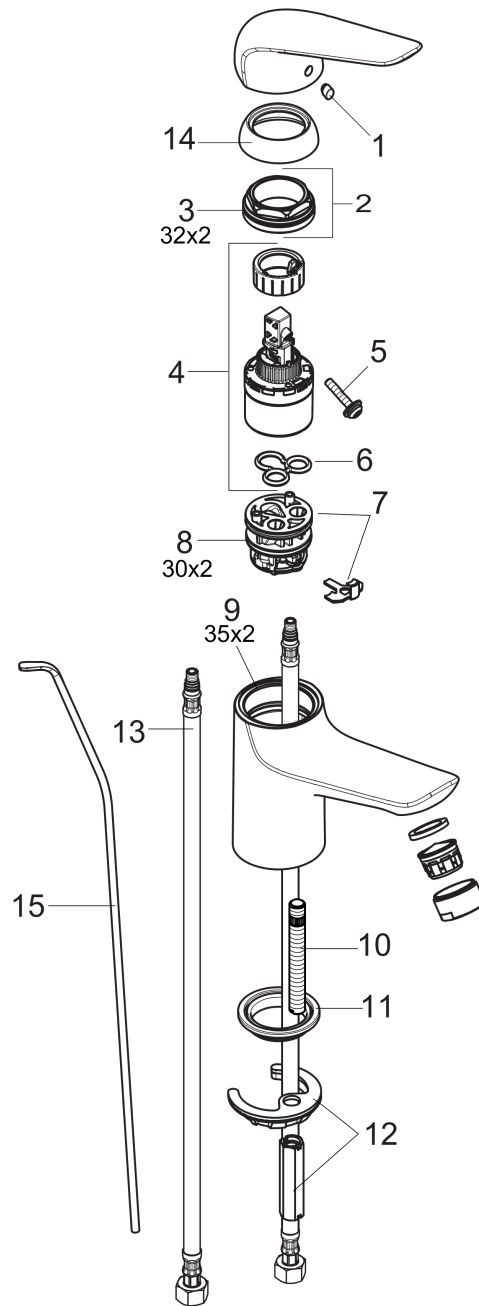

**Focus N**  
**Single-Hole Faucet 100 with Pop-Up Drain, 1.2 GPM**  
 Finishes : **brushed nickel** Part no. : **71030821**

Exploded drawing

Year of production: >07/18

**Focus N****Single-Hole Faucet 100 with Pop-Up Drain, 1.2 GPM**Finishes : **brushed nickel** Part no. : **71030821****Spare parts list**

Year of production: &gt;07/18

Pos.	Description	Part no.	Price	PU
1	screw cover	96338000	-	1
2	nut	97209000	-	1
3	O-Ring 32x2	98193000	-	1
4	cartridge, assy	95646001	-	1
5	locking screw for handle	95140000	-	1
6	seal	95008000	-	1
7	adapter for cartridge	98750000	-	1
8	O-Ring 30x2	98186000	-	1
9	O-ring 35x2	92604000	-	1
10	screw M8 x 68	97736000	-	1
11	seal Ø 42	98722000	-	1
12	fixing set	96016000	-	1
13	connection hose 23½" M8x0,75 3/8"	98600001	-	1
14	flange	97406820	-	1
15	pull rod	96657820	-	1
a	aerator M24x1 (4,5 l/min)	92877820	-	1
b	pop up waste	88509820	-	1
c	handle	93192820	-	1