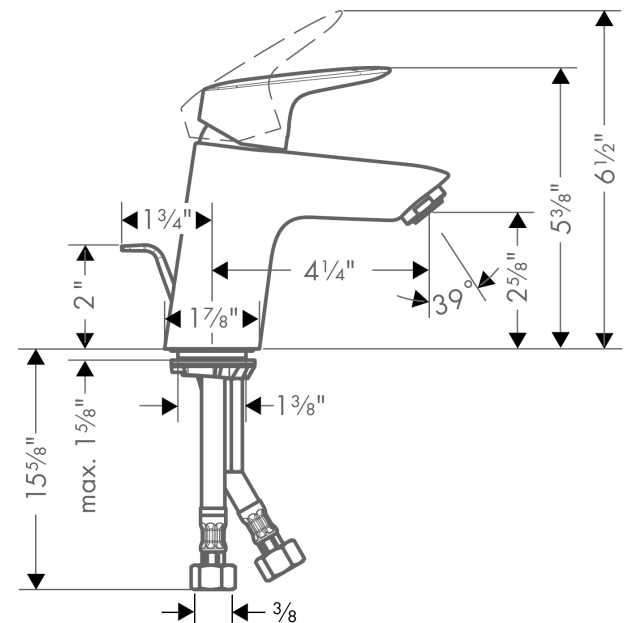

**Logis**  
**Single-Hole Faucet 70 with Pop-Up Drain, 1.2 GPM**  
 Finishes : **chrome** Part no. : **71070001**

**Description**

**Features**

- Aerated spray
- Flow: 1.2 GPM (4.5 L/Min)
- Ceramic cartridge
- Includes pop-up drain

**Item details**

List Price \$ 186.00

**Technology**

**Compliance**

**Product image**

**Scale drawing**

**Logis**  
**Single-Hole Faucet 70 with Pop-Up Drain, 1.2 GPM**  
 Finishes : **chrome** Part no. : **71070001**

### Single-Hole Faucet 70 with Pop-Up Drain, 1.2 GPM

Finishes : **chrome** Part no. : **71070001**

## Spare parts list

Year of production: >07/16

Pos.	Description	Part no.	Price	PU
1	handle	92224000	-	1
2	screw cover	96338000	-	1
3	flange	97406000	-	1
4	nut	97209000	-	1
5	O-Ring 32x2	98193000	-	1
6	O-ring 35x2	92604000	-	1
7	cartridge, assy	95646001	-	1
8	locking screw for handle	95140000	-	1
9	seal	95008000	-	1
10	adapter for cartridge	98750000	-	1
11	O-Ring 30x2	98186000	-	1
12	aerator M24x1 (4,5 l/min)	92879000	-	1
13	screw M8 x 68	97736000	-	1
14	seal	97608000	-	1
15	fixing set	96016000	-	1
16	connection hose 18½" M8x0,75 3/8"	96321001	-	1
17	pull rod	96657000	-	1
a	pop up waste	88509000	-	1