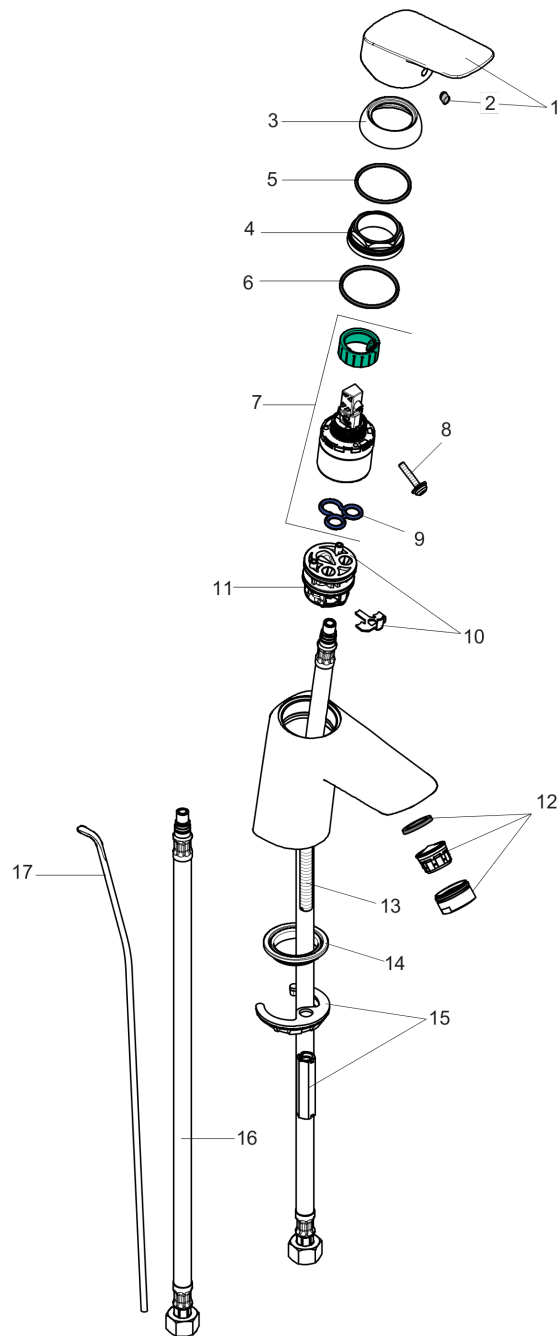

Logis
Single-Hole Faucet 70 with Pop-Up Drain, 1.2 GPM
Finishes : **chrome** Part no. : **71070001**

Exploded drawing

Year of production: >07/16

Logis

Single-Hole Faucet 70 with Pop-Up Drain, 1.2 GPM

Finishes : **chrome** Part no. : **71070001**

Spare parts list

Year of production: >07/16

Pos.	Description	Part no.	Price	PU
1	handle	92224000	-	1
2	screw cover	96338000	-	1
3	flange	97406000	-	1
4	nut	97209000	-	1
5	O-Ring 32x2	98193000	-	1
6	O-ring 35x2	92604000	-	1
7	cartridge, assy	95646001	-	1
8	locking screw for handle	95140000	-	1
9	seal	95008000	-	1
10	adapter for cartridge	98750000	-	1
11	O-Ring 30x2	98186000	-	1
12	aerator M24x1 (4,5 l/min)	92879000	-	1
13	screw M8 x 68	97736000	-	1
14	seal	97608000	-	1
15	fixing set	96016000	-	1
16	connection hose 18½" M8x0,75 3/8"	96321001	-	1
17	pull rod	96657000	-	1
a	pop up waste	88509000	-	1