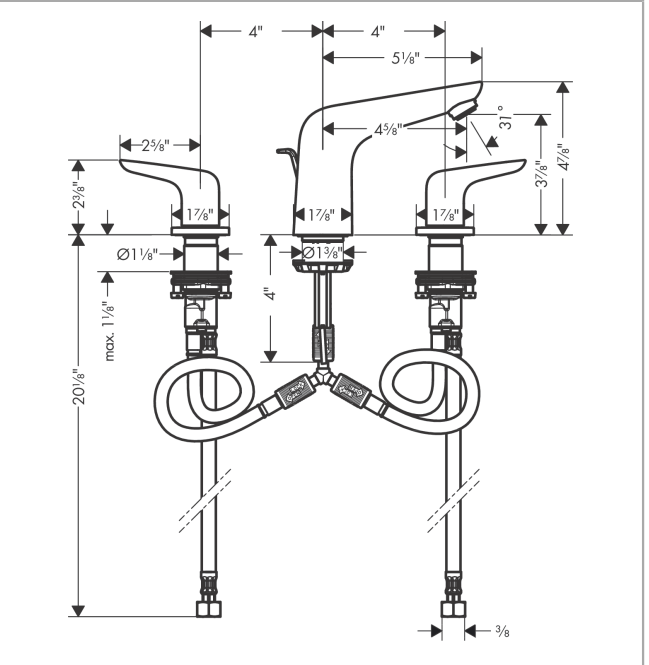

**Focus N**

**Widespread Faucet 100 with Pop-Up Drain, 1.2 GPM**

Finishes : **chrome** Part no. : **71140001**

**Description**

**Features**

- Aerated spray
- Flow: 1.2 GPM (4.5 L/Min)
- 90° ceramic valves
- Includes pop-up drain

**Item details**

List Price \$ 308.00

**Technology**

**Compliance**

**Product image**

**Scale drawing**

**Focus N**

**Widespread Faucet 100 with Pop-Up Drain, 1.2 GPM**

Finishes : **chrome** Part no. : **71140001**

**Exploded drawing**

Year of production: >07/18

**Focus N****Widespread Faucet 100 with Pop-Up Drain, 1.2 GPM**Finishes : **chrome** Part no. : **71140001****Spare parts list**

Year of production: &gt;07/18

Pos.	Description	Part no.	Price	PU
1	O-Ring 14x1,5	98201000	-	1
2	set of color-rings cold / hot water	95819000	-	1
3	O-ring 33x2,5	92907000	-	1
4	handle fixing set	98932000	-	1
5	shut off unit left closing	95366000	-	1
6	shut off unit right closing	98817000	-	1
7	connection hose 400 mm M10x1	92914000	-	1
8	connection hose 450 mm M8x0,75 G3/8	97206000	-	1
9	nut	97209000	-	1
10	screw M8 x 68	97736000	-	1
11	seal Ø 42	98722000	-	1
12	fixing set	96016000	-	1
13	connection hose 200 mm M10x1	92913000	-	1
14	hose connection angel	92905000	-	1
15	aerator M24x1 (4,5 l/min)	92879000	-	1
16	pull rod	96657000	-	1
a	handle	93199000	-	1
b	escutcheon for handle	92956000	-	1
c	spout cpl.	93198000	-	1
d	pop up waste	88509000	-	1