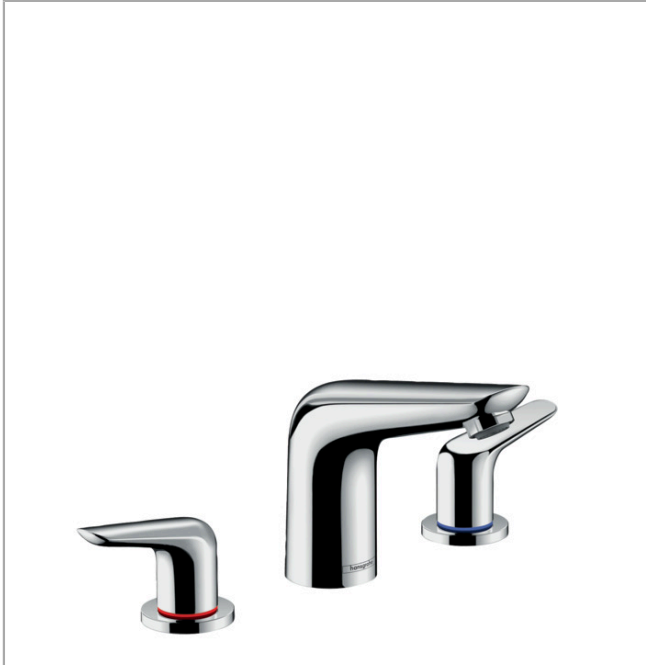

**Focus N**

**Widespread Faucet 100 with Pop-Up Drain, 1.2 GPM**

Finishes : **chrome** Part no. : **71140001**

**Description**

**Features**

- Aerated spray
- Flow: 1.2 GPM (4.5 L/Min)
- 90° ceramic valves
- Includes pop-up drain

**Item details**

List Price \$ 308.00

**Technology**

**Compliance**

**Product image**

**Scale drawing**

**Focus N**

**Widespread Faucet 100 with Pop-Up Drain, 1.2 GPM**

Finishes : **chrome** Part no. : **71140001**

**Exploded drawing**

Year of production: >07/18

**Focus N****Widespread Faucet 100 with Pop-Up Drain, 1.2 GPM**Finishes : **chrome** Part no. : **71140001****Spare parts list**

Year of production: &gt;07/18

Pos.	Description	Part no.	Price	PU
1	O-Ring 14x1,5	98201000	-	1
2	set of color-rings cold / hot water	95819000	-	1
3	O-ring 33x2,5	92907000	-	1
4	handle fixing set	98932000	-	1
5	shut off unit left closing	95366000	-	1
6	shut off unit right closing	98817000	-	1
7	connection hose 400 mm M10x1	92914000	-	1
8	connection hose 450 mm M8x0,75 G3/8	97206000	-	1
9	nut	97209000	-	1
10	screw M8 x 68	97736000	-	1
11	seal Ø 42	98722000	-	1
12	fixing set	96016000	-	1
13	connection hose 200 mm M10x1	92913000	-	1
14	hose connection angel	92905000	-	1
15	aerator M24x1 (4,5 l/min)	92879000	-	1
16	pull rod	96657000	-	1
a	handle	93199000	-	1
b	escutcheon for handle	92956000	-	1
c	spout cpl.	93198000	-	1
d	pop up waste	88509000	-	1