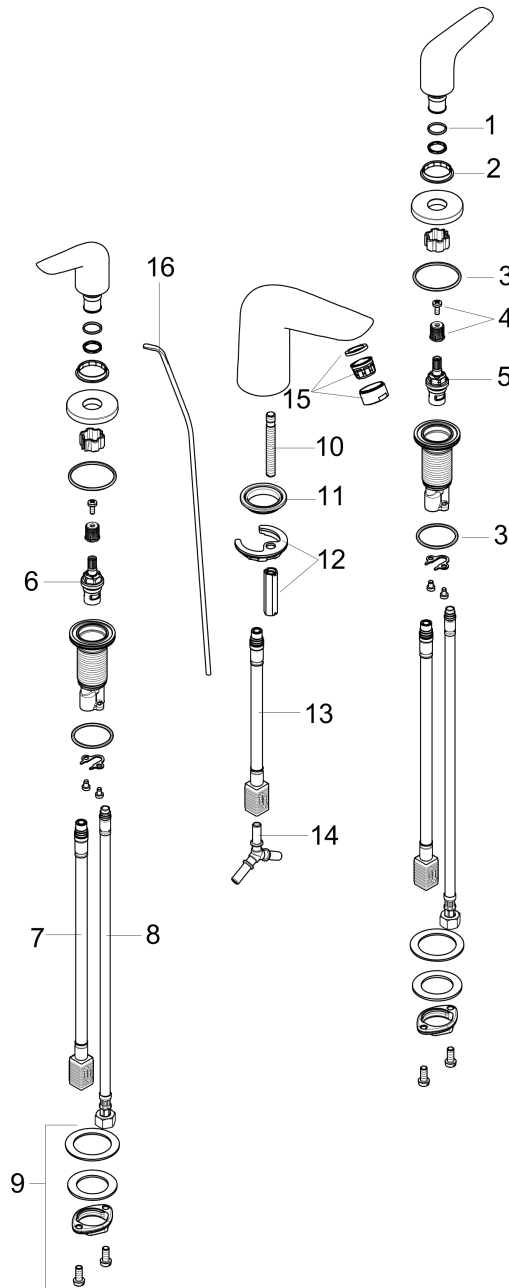

**Focus N**

**Widespread Faucet 100 with Pop-Up Drain, 1.2 GPM**

Finishes : **chrome** Part no. : **71140001**

**Description**

**Features**

- Aerated spray
- Flow: 1.2 GPM (4.5 L/Min)
- 90° ceramic valves
- Includes pop-up drain

**Item details**

List Price \$ 308.00

**Technology**

**Compliance**

**Product image**

**Scale drawing**

**Focus N**

**Widespread Faucet 100 with Pop-Up Drain, 1.2 GPM**

Finishes : **chrome** Part no. : **71140001**

**Exploded drawing**

Year of production: >07/18

**Focus N****Widespread Faucet 100 with Pop-Up Drain, 1.2 GPM**Finishes : **chrome** Part no. : **71140001****Spare parts list**

Year of production: &gt;07/18

Pos.	Description	Part no.	Price	PU
1	O-Ring 14x1,5	98201000	-	1
2	set of color-rings cold / hot water	95819000	-	1
3	O-ring 33x2,5	92907000	-	1
4	handle fixing set	98932000	-	1
5	shut off unit left closing	95366000	-	1
6	shut off unit right closing	98817000	-	1
7	connection hose 400 mm M10x1	92914000	-	1
8	connection hose 450 mm M8x0,75 G3/8	97206000	-	1
9	nut	97209000	-	1
10	screw M8 x 68	97736000	-	1
11	seal Ø 42	98722000	-	1
12	fixing set	96016000	-	1
13	connection hose 200 mm M10x1	92913000	-	1
14	hose connection angel	92905000	-	1
15	aerator M24x1 (4,5 l/min)	92879000	-	1
16	pull rod	96657000	-	1
a	handle	93199000	-	1
b	escutcheon for handle	92956000	-	1
c	spout cpl.	93198000	-	1
d	pop up waste	88509000	-	1