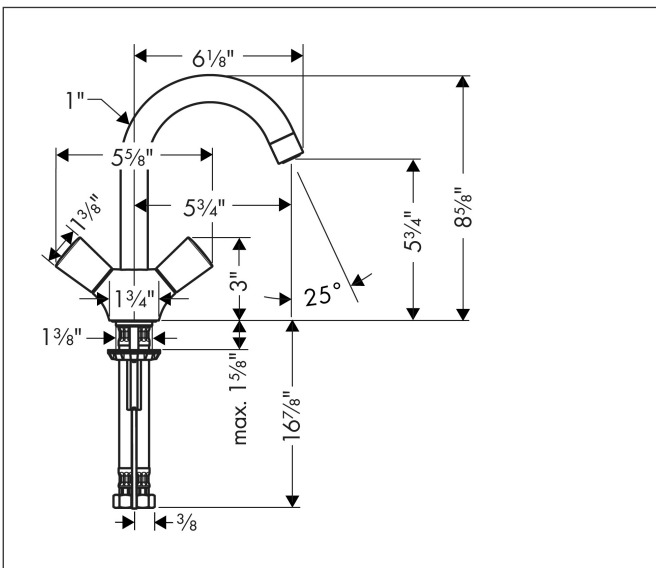

Brand hansgrohe
Art. Name **Logis** Single-Hole Faucet 150 with Swivel Spout and Pop-Up Drain, 1.2 GPM
Art. Nr. 71222821
Surface Brushed Nickel
Pos. 1

Product Picture

Features

- Handle design: cylinder handle
- Swivel range 120°
- Spray pattern: aerated spray
- Maximum flow rate (at 3 bar): 4.5 l/min
- Ceramic valves hot/cold 90°
- Pop-up drain G 1

Drawing

Technology